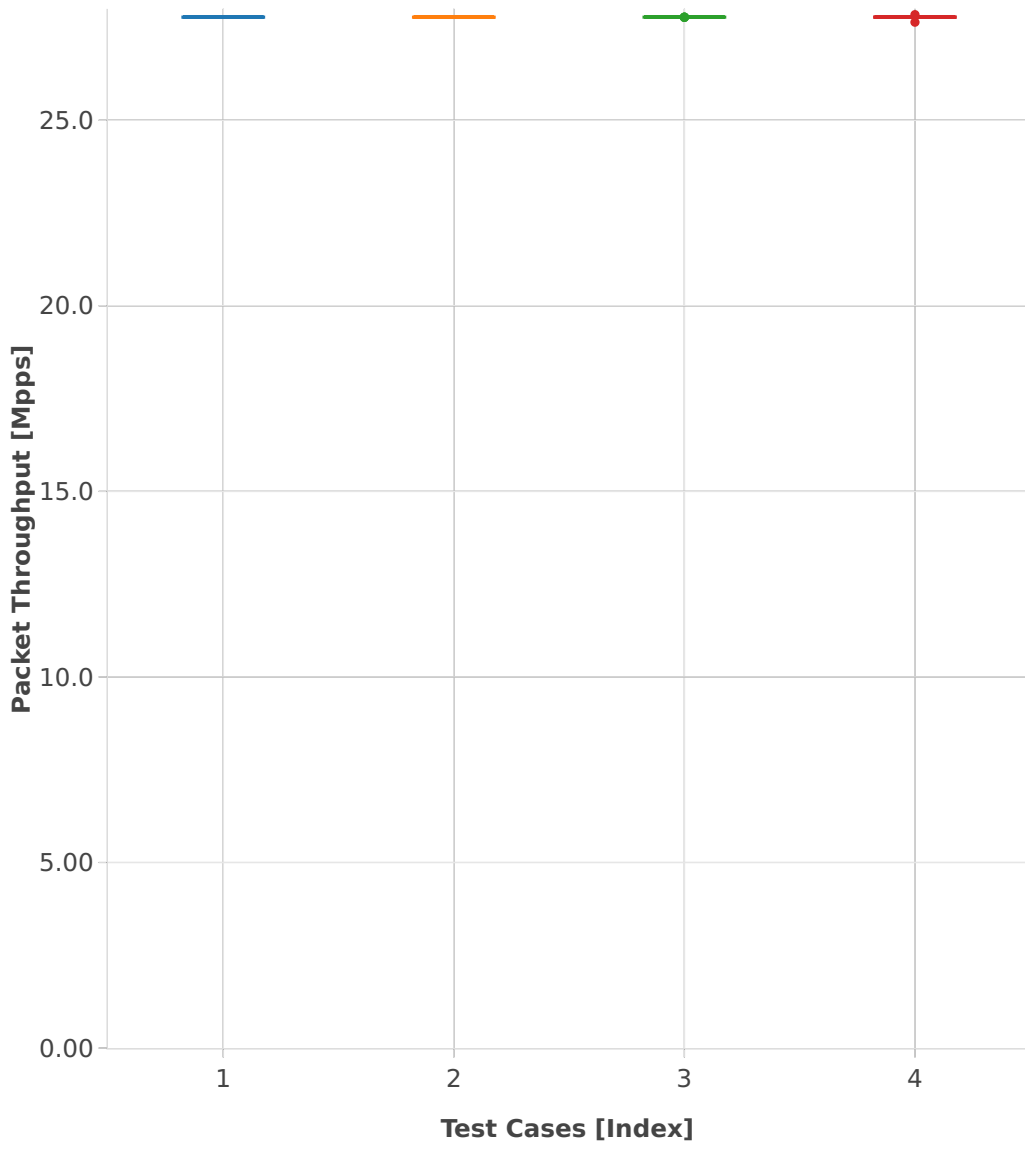

# Throughput: ip4-2n-skx-x710-64b-4t2c-base\_and\_scale-ndr

- 1. (10 runs) ethip4-ip4base
- 2. (10 runs) ethip4-ip4scale20k
- 3. (10 runs) ethip4-ip4scale200k
- 4. (10 runs) ethip4-ip4scale2m