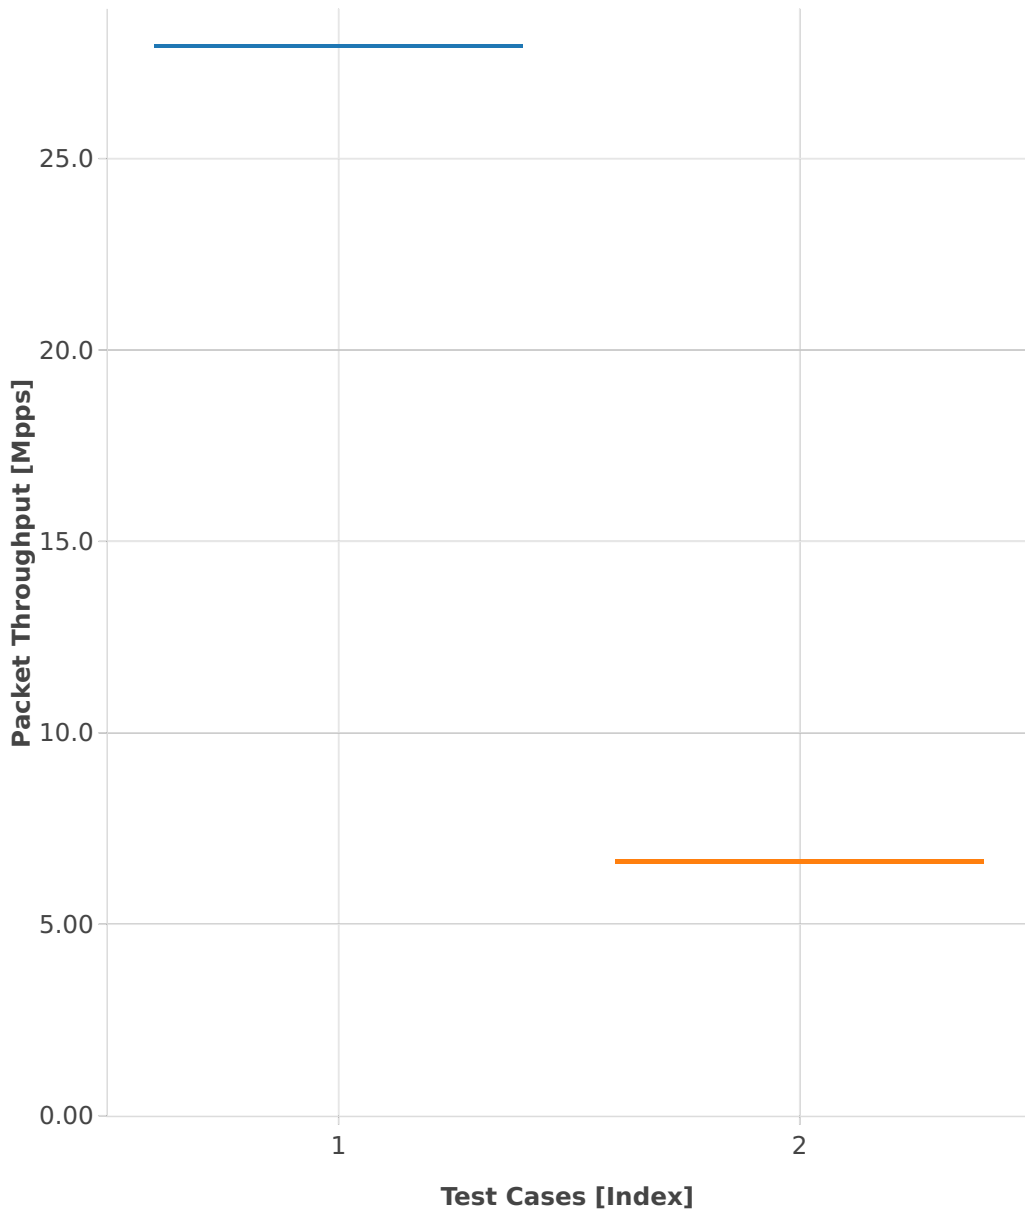

### Throughput: 30min Soak Test (PLRsearch)

- 1. 10ge2p1x710-eth-l2patch
- 2. 10ge2p1x710-eth-l2xcbase-eth-2vhostvr1024-1vm