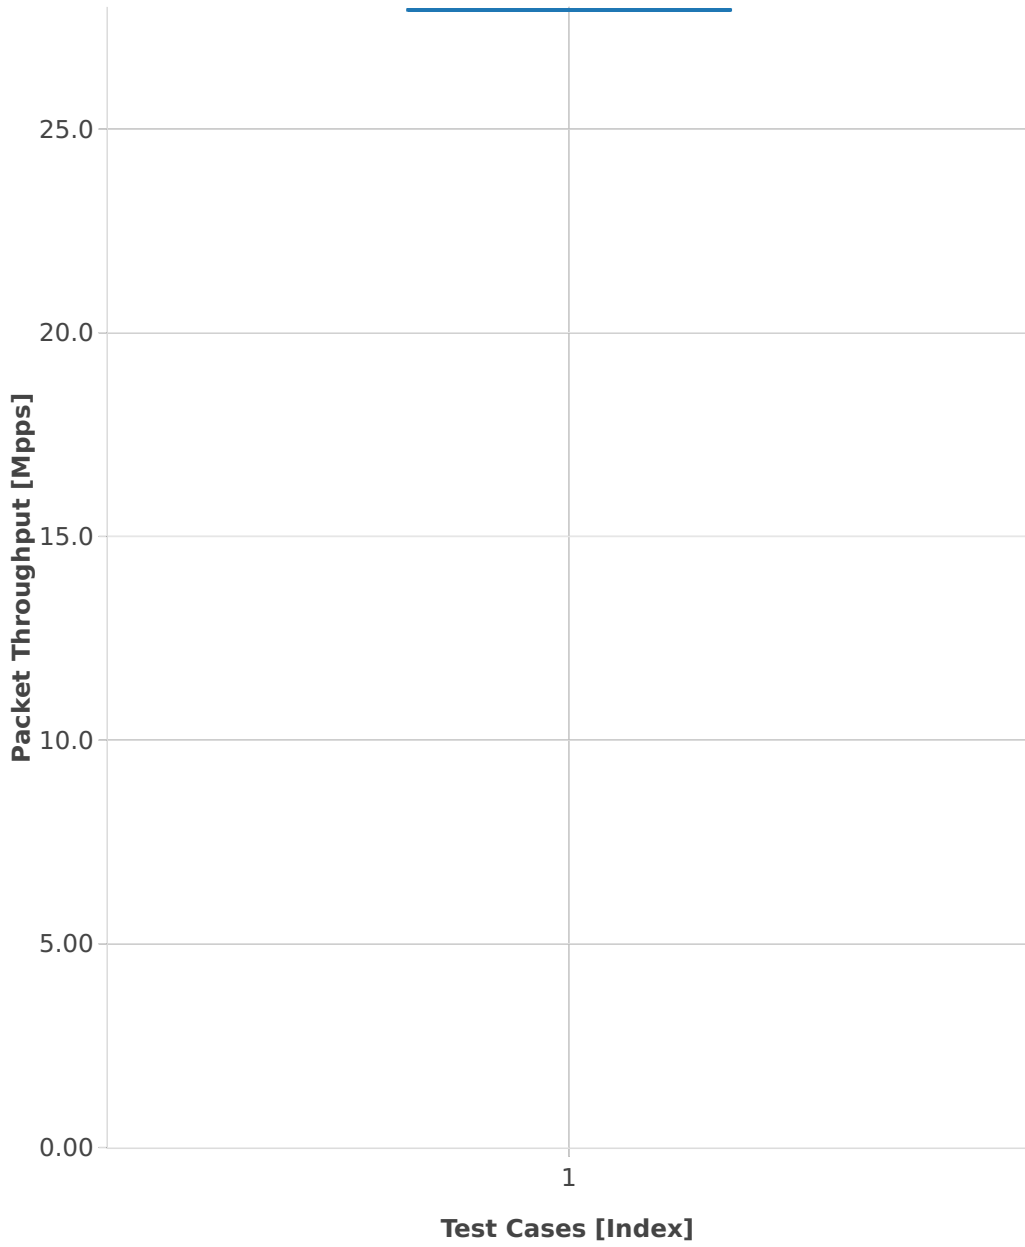

# Throughput: testpmd-3n-skx-xxv710-64b-2t1c-base-pdr

■ 1. (10 runs) eth-l2xcbase-testpmd