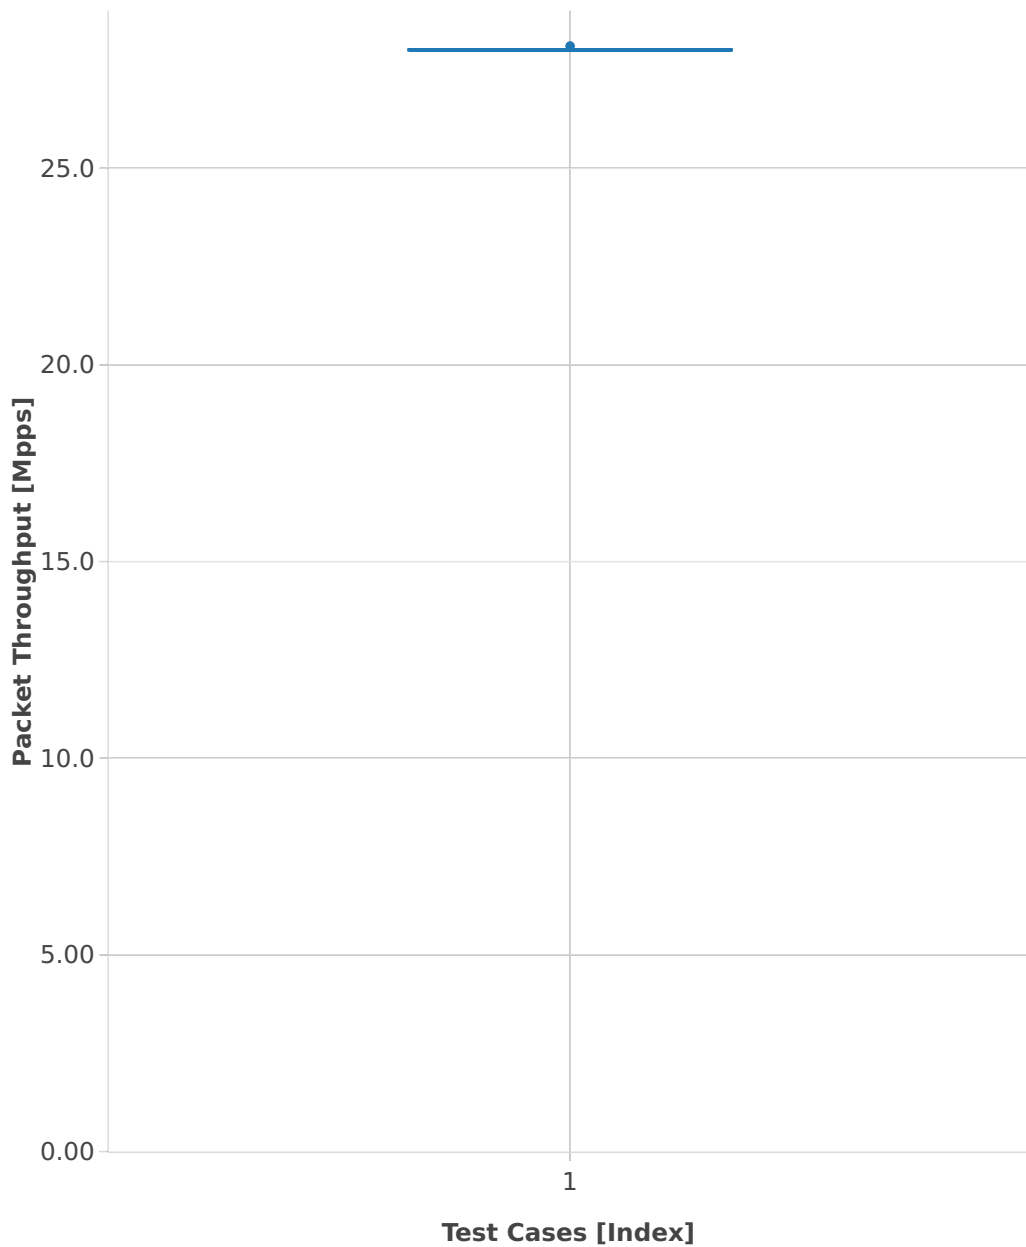

Throughput: testpmd-3n-hsw-xl710-64b-2t2c-base-pdr

■ 1. (10 runs) eth-l2xcbase-testpmd