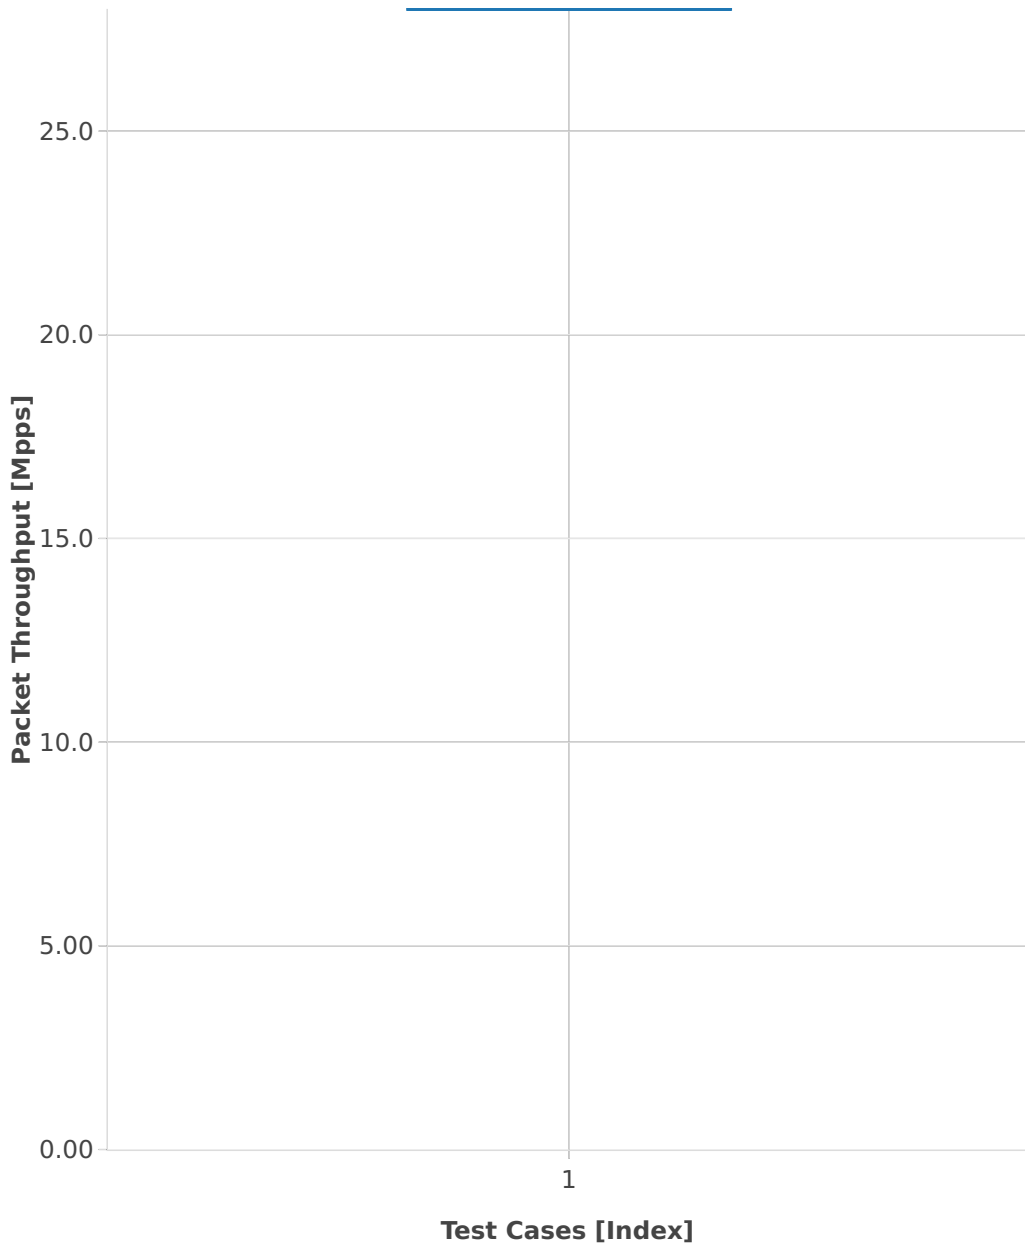

Throughput: testpmd-3n-hsw-xl710-64b-1t1c-base-pdr

■ 1. (10 runs) eth-l2xcbase-testpmd