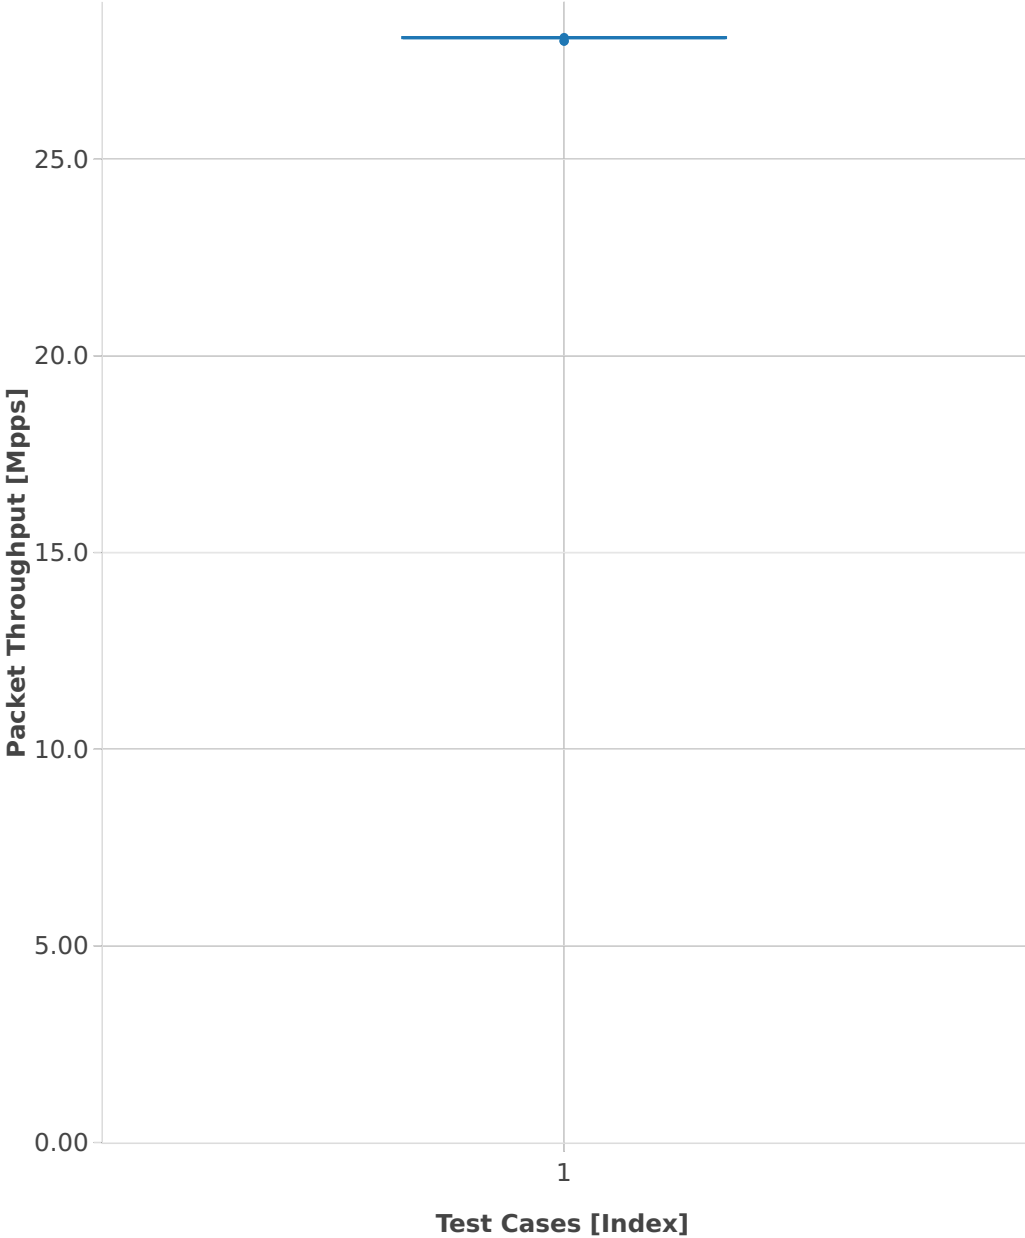

**Throughput:** testpmd-3n-hsw-x710-64b-2t2c-base-pdr

■ 1. (10 runs) eth-l2xcbase-testpmd