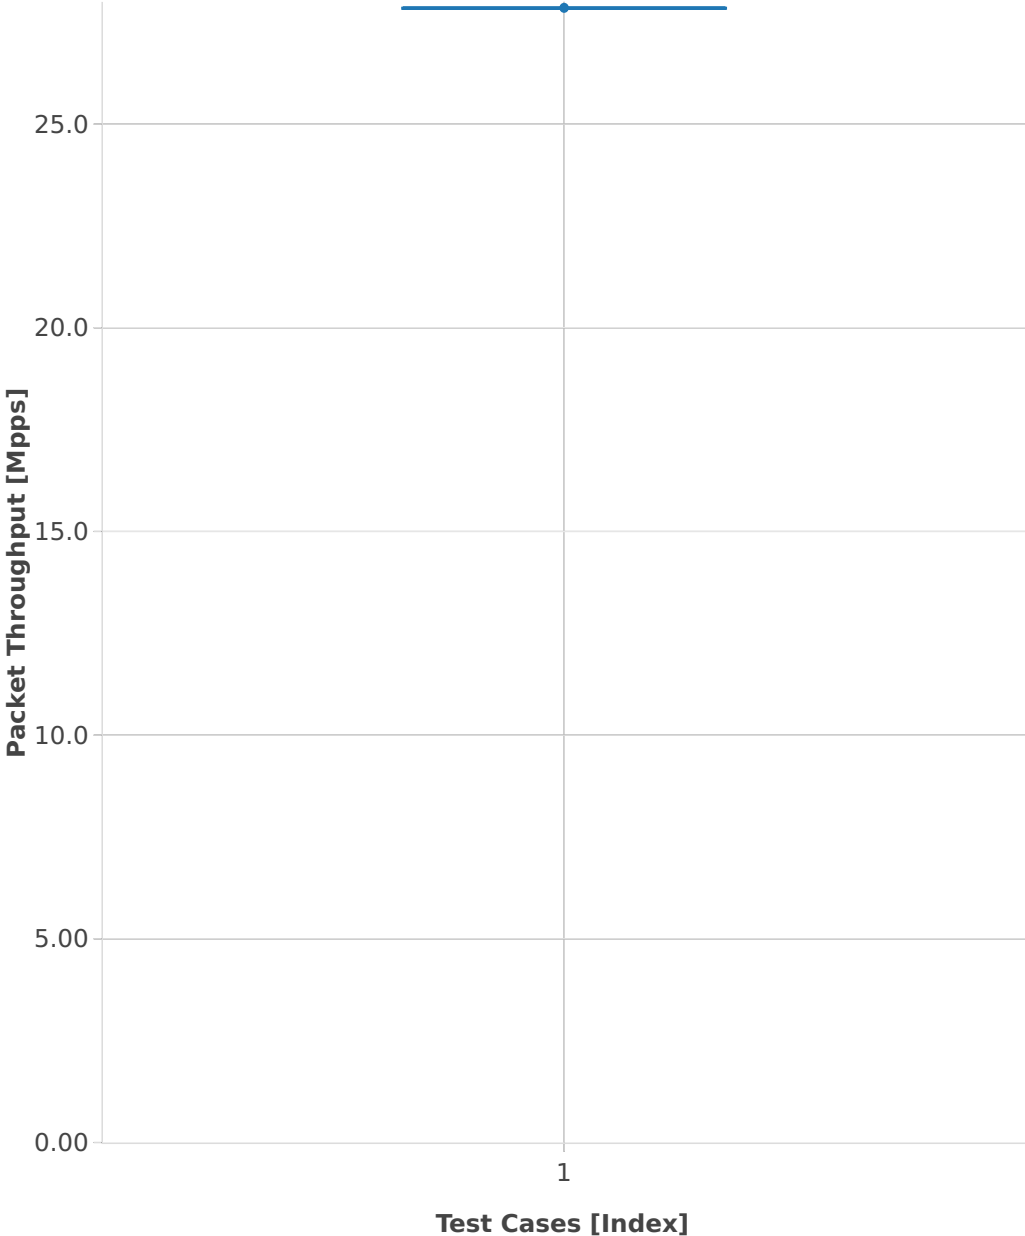

Throughput: testpmd-3n-hsw-x710-64b-1t1c-base-ndr

■ 1. (10 runs) eth-l2xcbase-testpmd