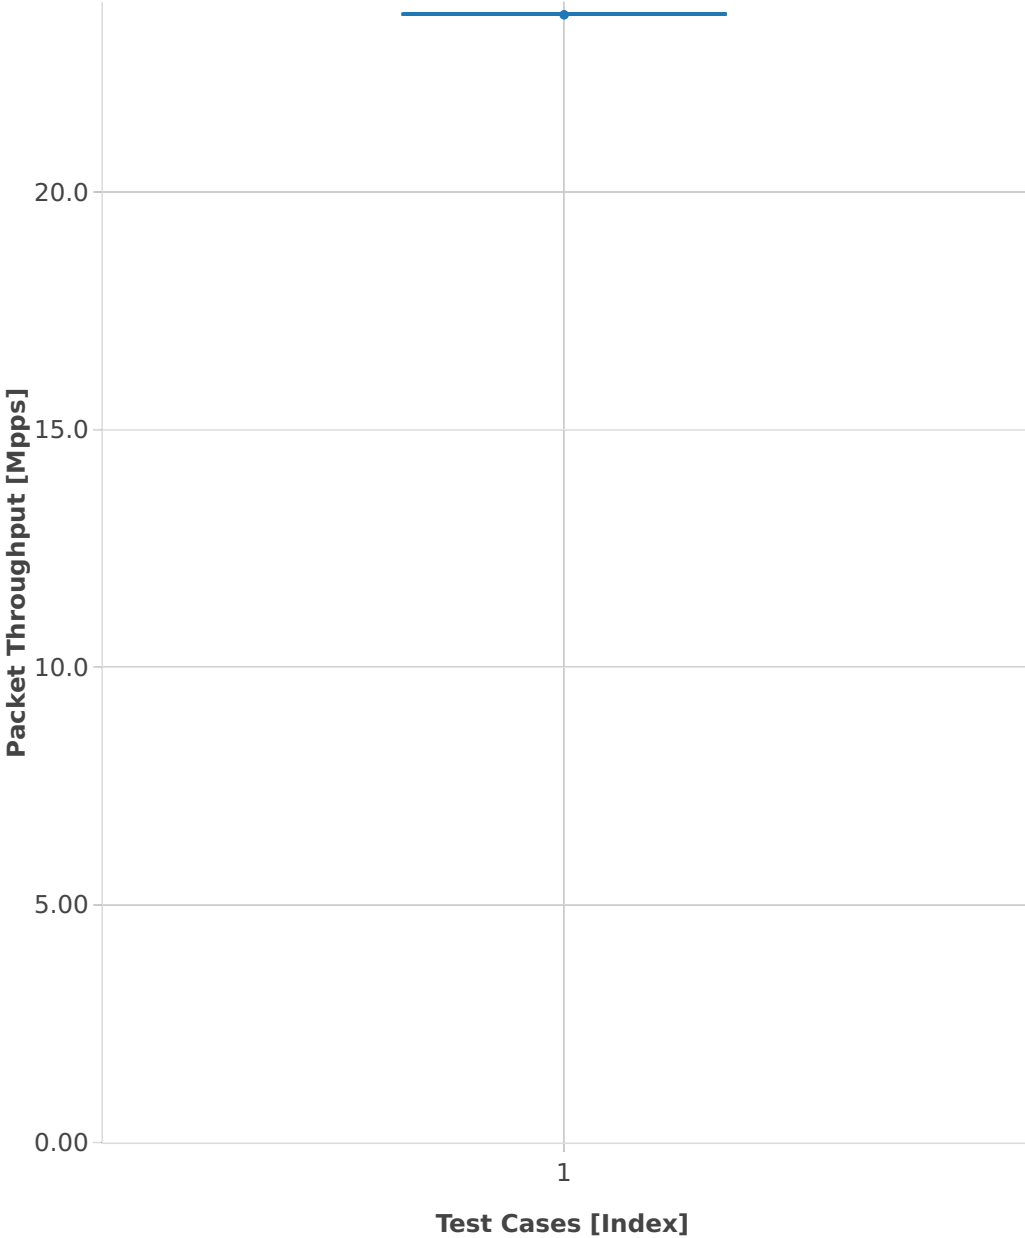

Throughput: testpmd-3n-hsw-x520-64b-1t1c-base-pdr

■ 1. (10 runs) eth-l2xcbase-testpmd