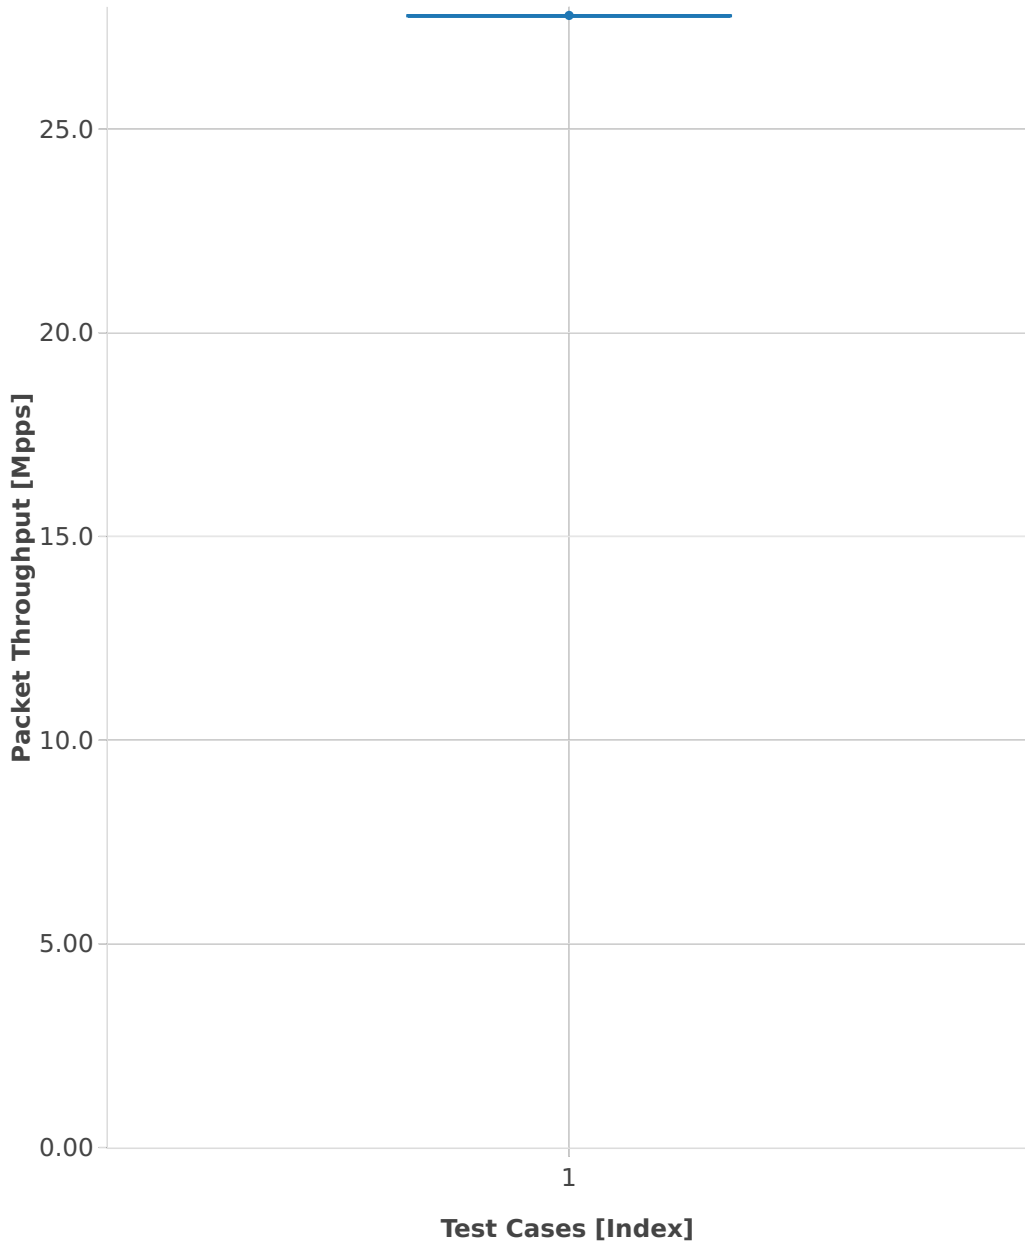

Throughput: testpmd-2n-skx-xxv710-64b-4t2c-base-ndr

■ 1. (10 runs) eth-l2xcbase-testpmd