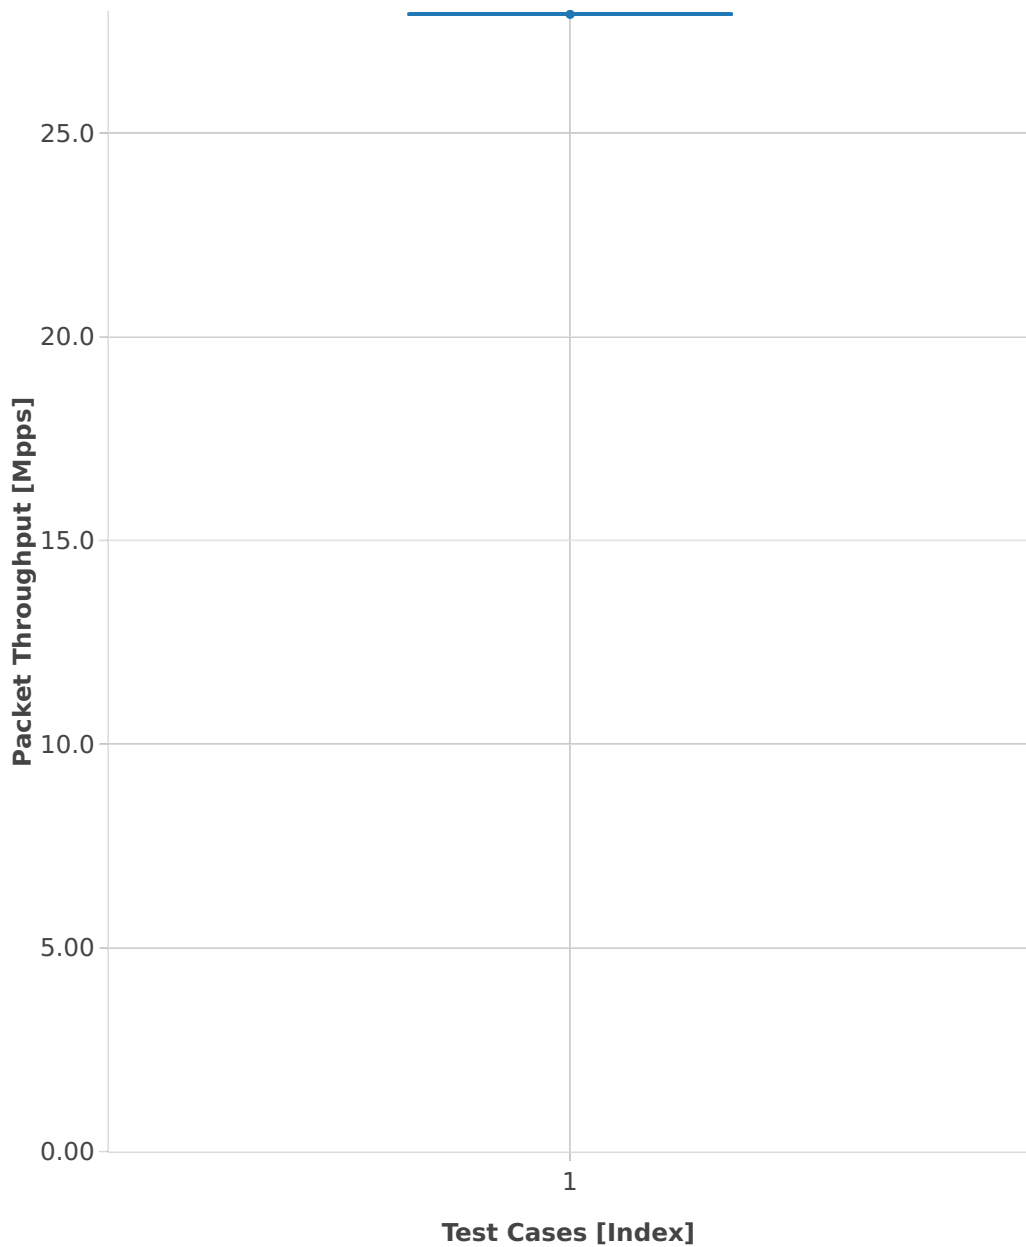

# Throughput: testpmd-2n-skx-xxv710-64b-2t1c-base-pdr

■ 1. (10 runs) eth-l2xcbase-testpmd