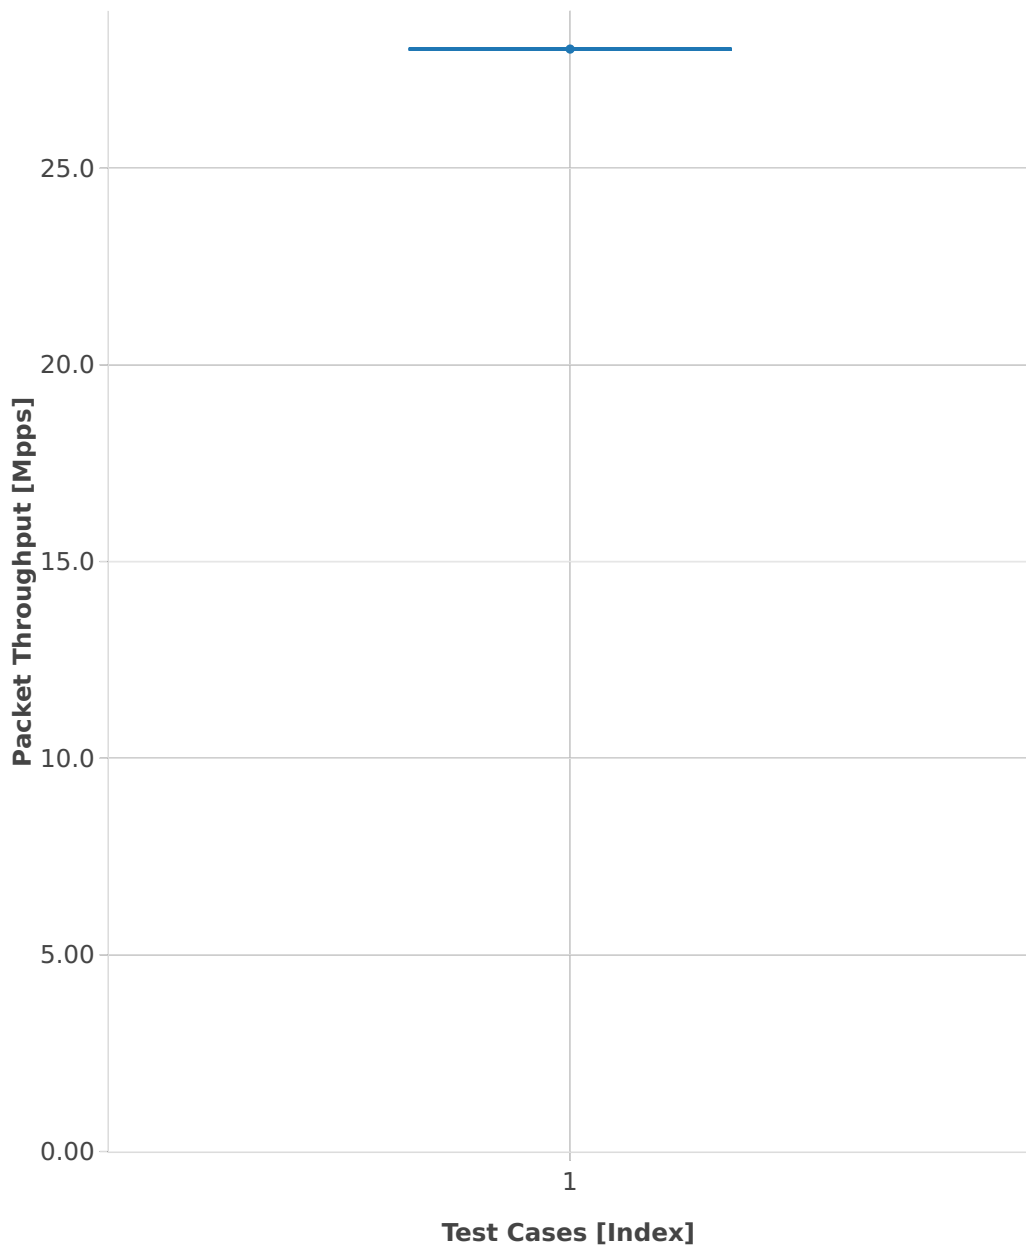

Throughput: testpmd-2n-skx-x710-64b-4t2c-base-pdr

■ 1. (10 runs) eth-l2xcbase-testpmd