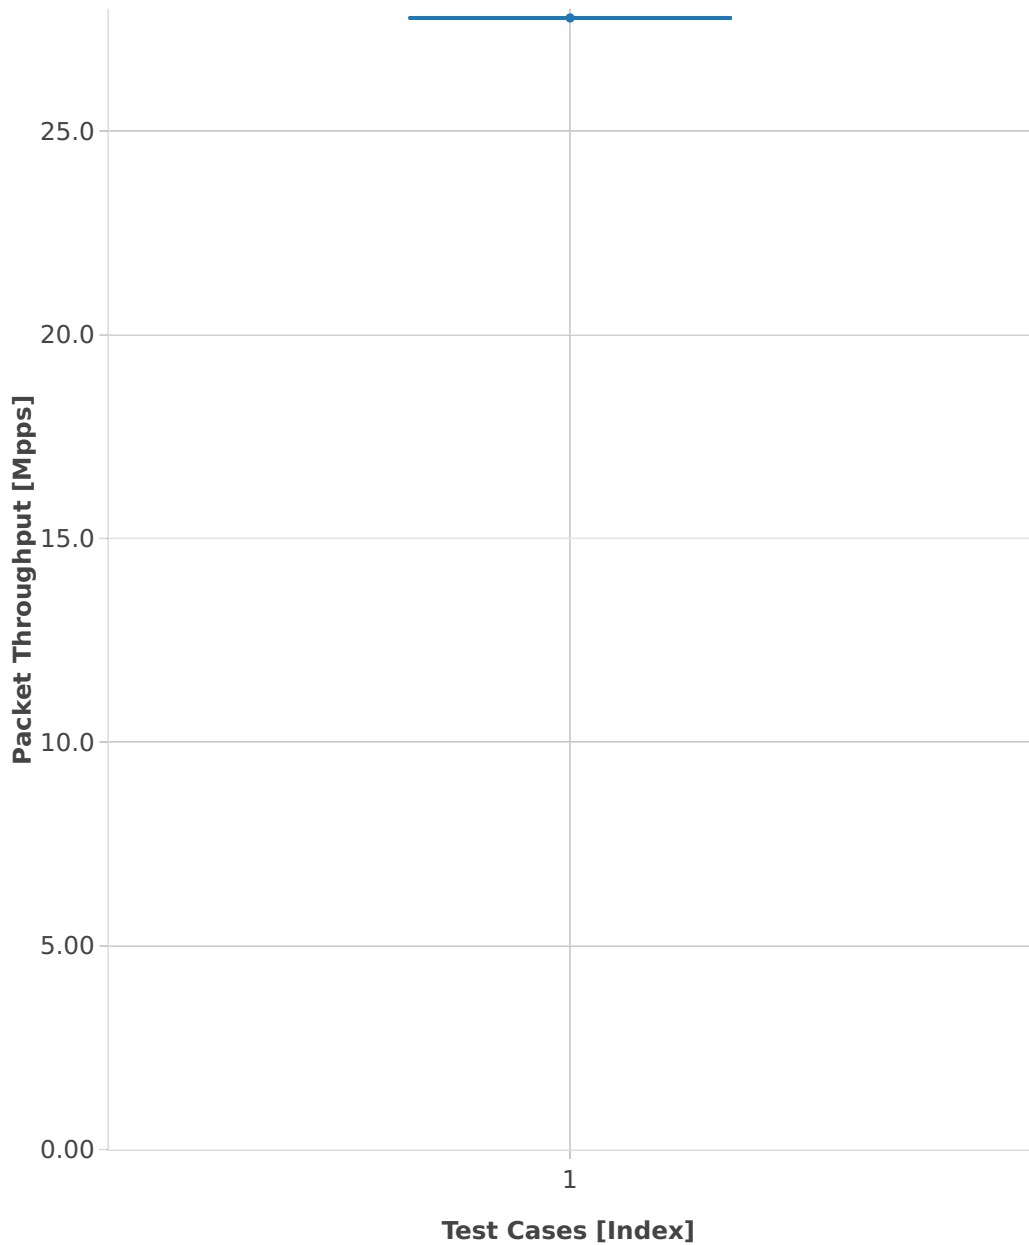

Throughput: testpmd-2n-skx-x710-64b-4t2c-base-ndr

■ 1. (10 runs) eth-l2xcbase-testpmd