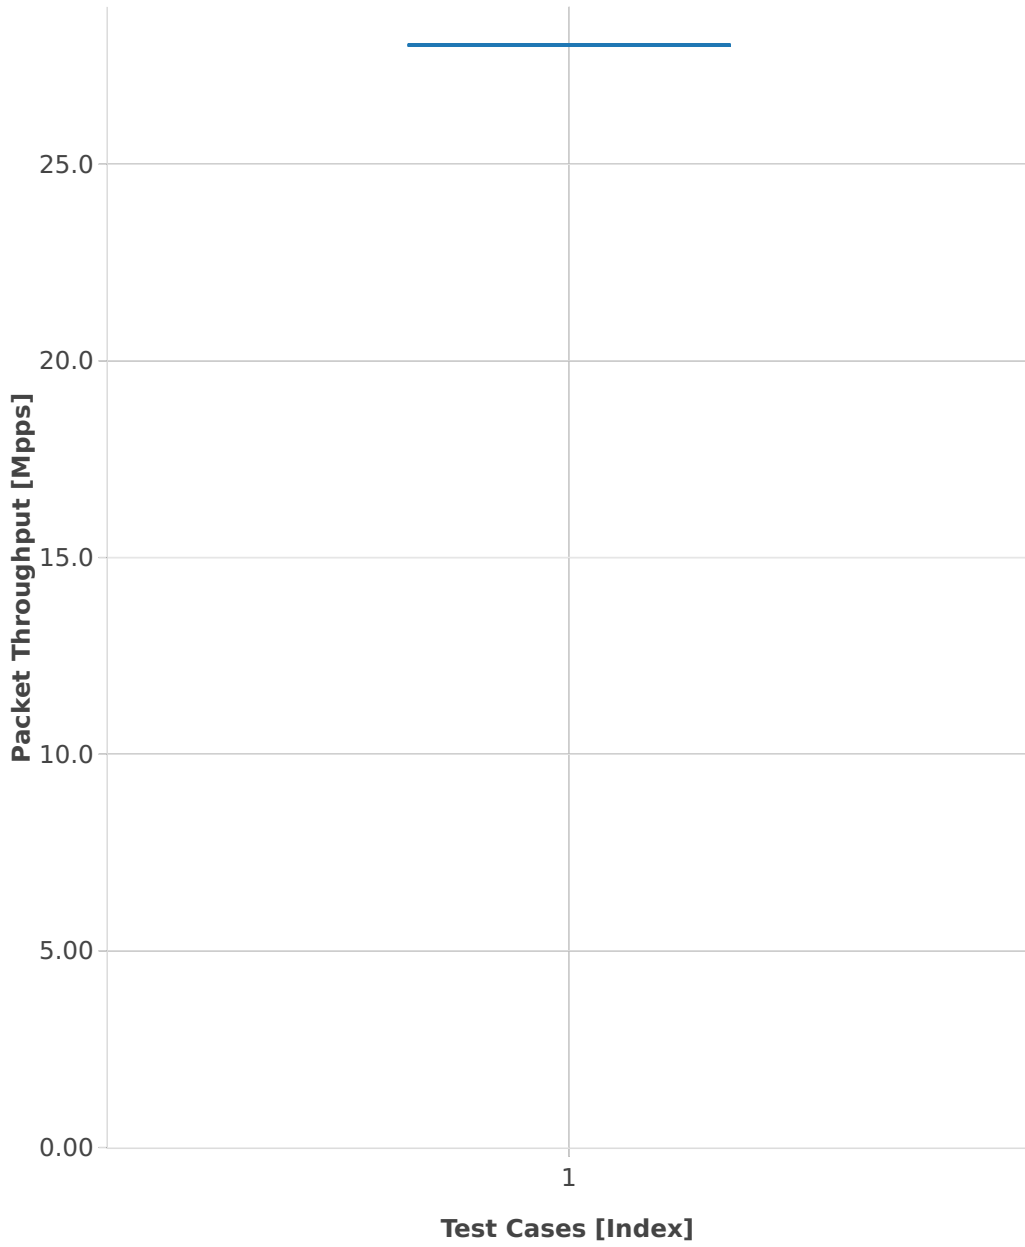

Throughput: testpmd-2n-skx-x710-64b-2t1c-base-pdr

■ 1. (10 runs) eth-l2xcbase-testpmd