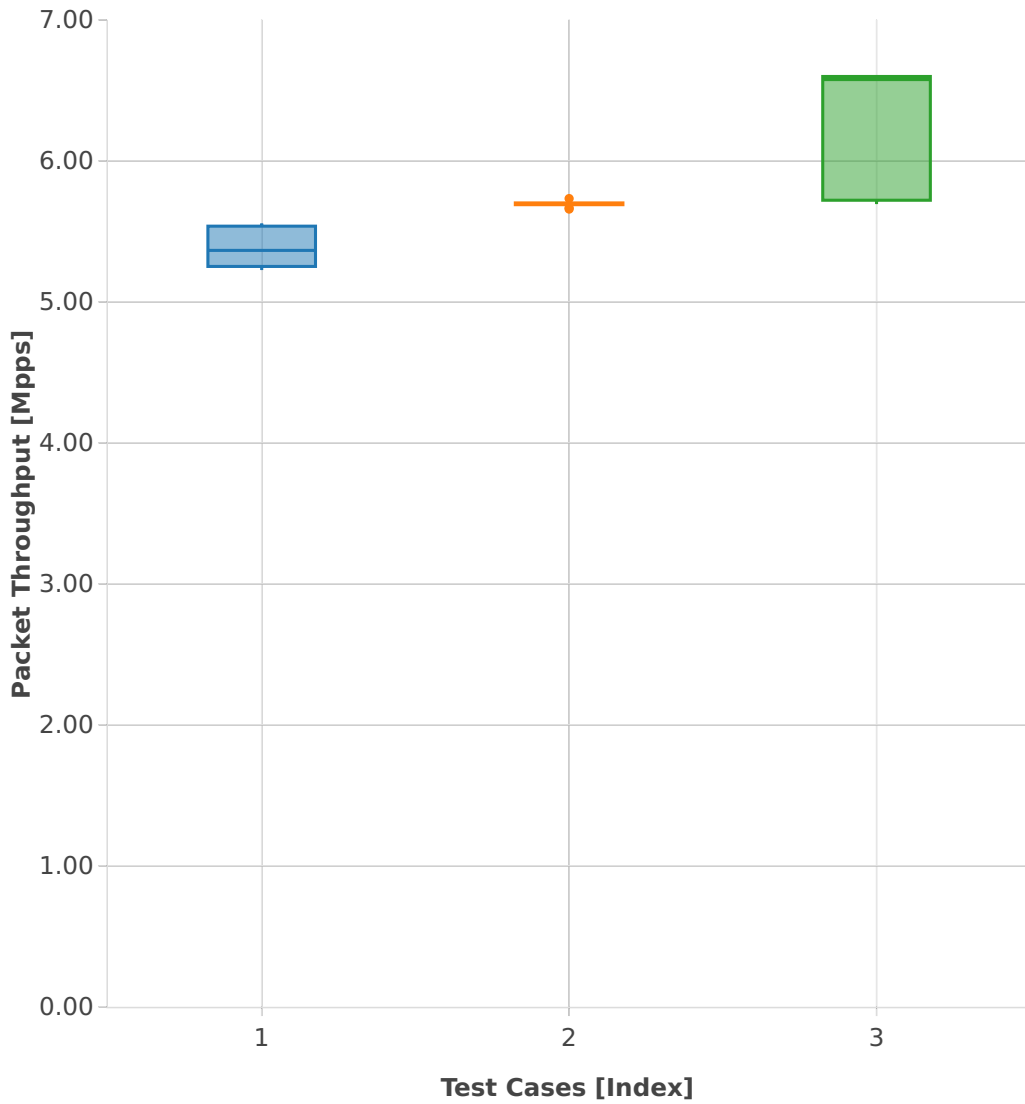

Packet Throughput: vts-3n-hsw-x520-114b-2t2c-pdr

- 1. (10 runs) 10ge2p1x520-ethip4vxlan-l2bdbasemaclrn-eth-iacldstbase-aclpermit-2vhostvr1024-1vm
- 2. (10 runs) 10ge2p1x520-ethip4vxlan-l2bdbasemaclrn-eth-iacldstbase-aclpermitreflect-2vhostvr1024-1vm
- 3. (10 runs) 10ge2p1x520-ethip4vxlan-l2bdbasemaclrn-eth-iacldstbase-noacl-2vhostvr1024-1vm