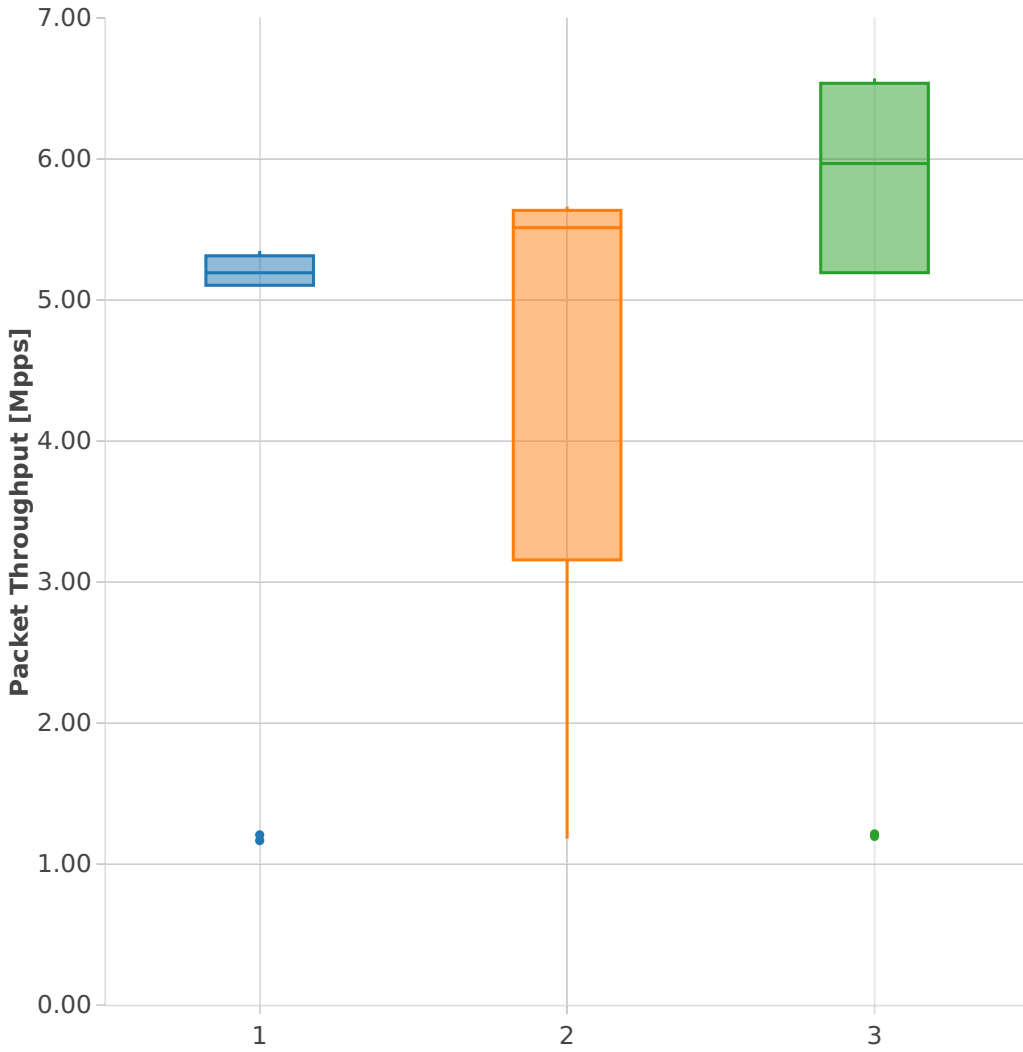

# Packet Throughput: vts-3n-hsw-x520-114b-2t2c-ndr

## Test Cases [Index]

- 1. (10 runs) 10ge2p1x520-ethip4vxlan-l2bdbasemaclrn-eth-iacldstbase-aclpermit-2vhostvr1024-1vm
- 2. (10 runs) 10ge2p1x520-ethip4vxlan-l2bdbasemaclrn-eth-iacldstbase-aclpermitreflect-2vhostvr1024-1vm
- 3. (10 runs) 10ge2p1x520-ethip4vxlan-l2bdbasemaclrn-eth-iacldstbase-noacl-2vhostvr1024-1vm