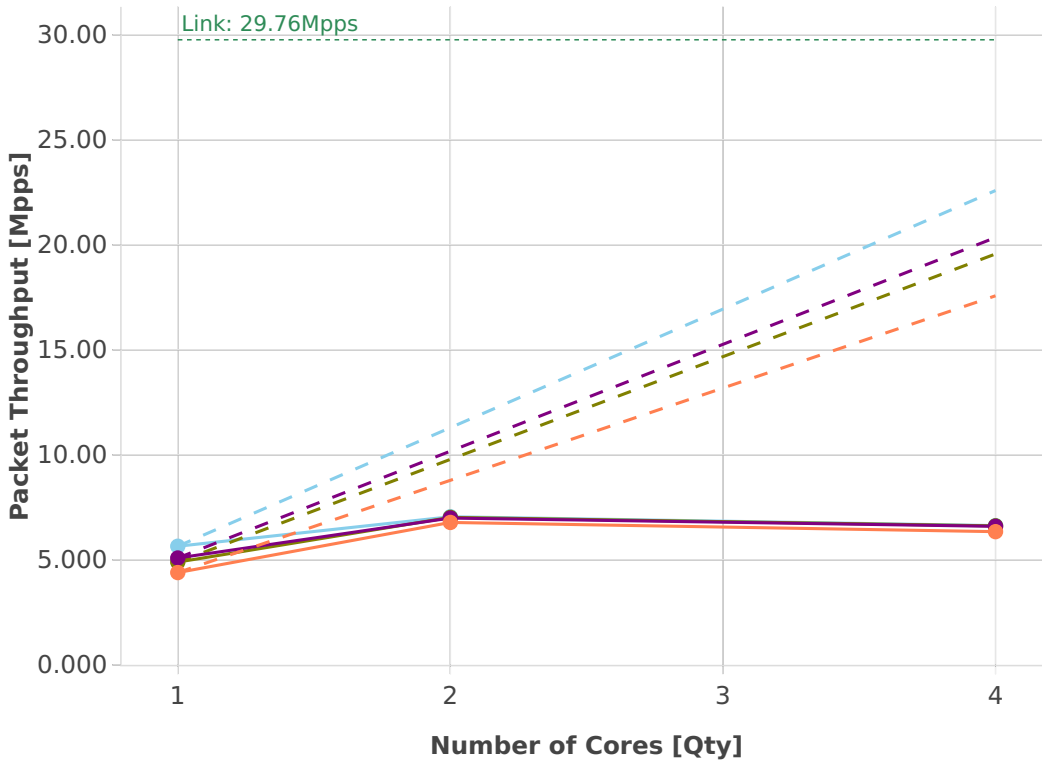

Speedup Multi-core: vhost-l2sw-3n-skx-x710-64b-base_and_scale-pdr

-- Perfect — Measured ... Limit

- eth-l2bdbasemaclrn-eth-2vhostvr1024-1vm
- 1lbvplacp-dot1q-l2bdbasemaclrn-eth-2vhostvr1024-1vm
- dot1q-l2bdbasemaclrn-eth-2vhostvr1024-1vm
- 2lbvplacp-dot1q-l2bdbasemaclrn-eth-2vhostvr1024-1vm