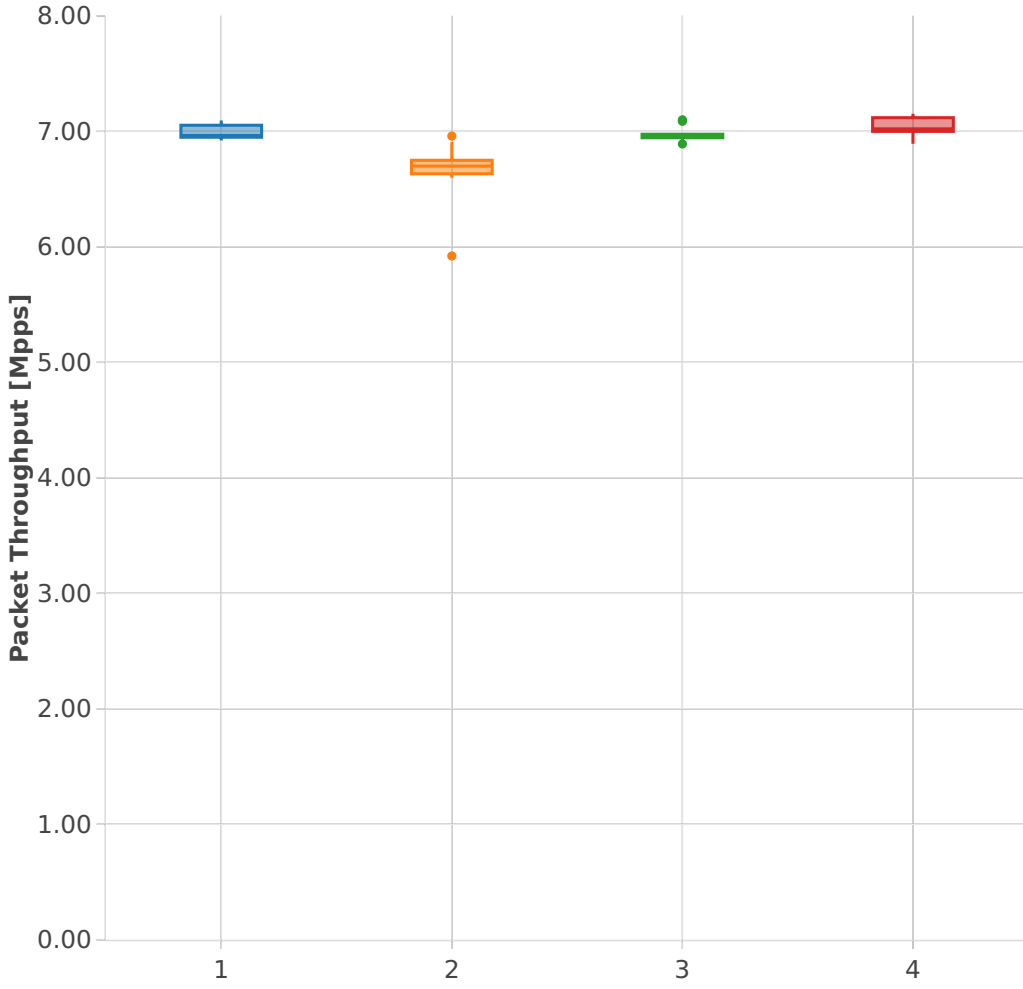

Packet Throughput: vhost-l2sw-3n-skx-x710-64b-4t2c-base_and_scale-ndr

Test Cases [Index]

- 1. (10 runs) 10ge2p1x710-1lbvpplacp-dot1q-l2bdbasemaclrn-eth-2vhostvr1024-1vm
- 2. (10 runs) 10ge2p1x710-2lbvpplacp-dot1q-l2bdbasemaclrn-eth-2vhostvr1024-1vm
- 3. (10 runs) 10ge2p1x710-dot1q-l2bdbasemaclrn-eth-2vhostvr1024-1vm
- 4. (10 runs) 10ge2p1x710-eth-l2bdbasemaclrn-eth-2vhostvr1024-1vm