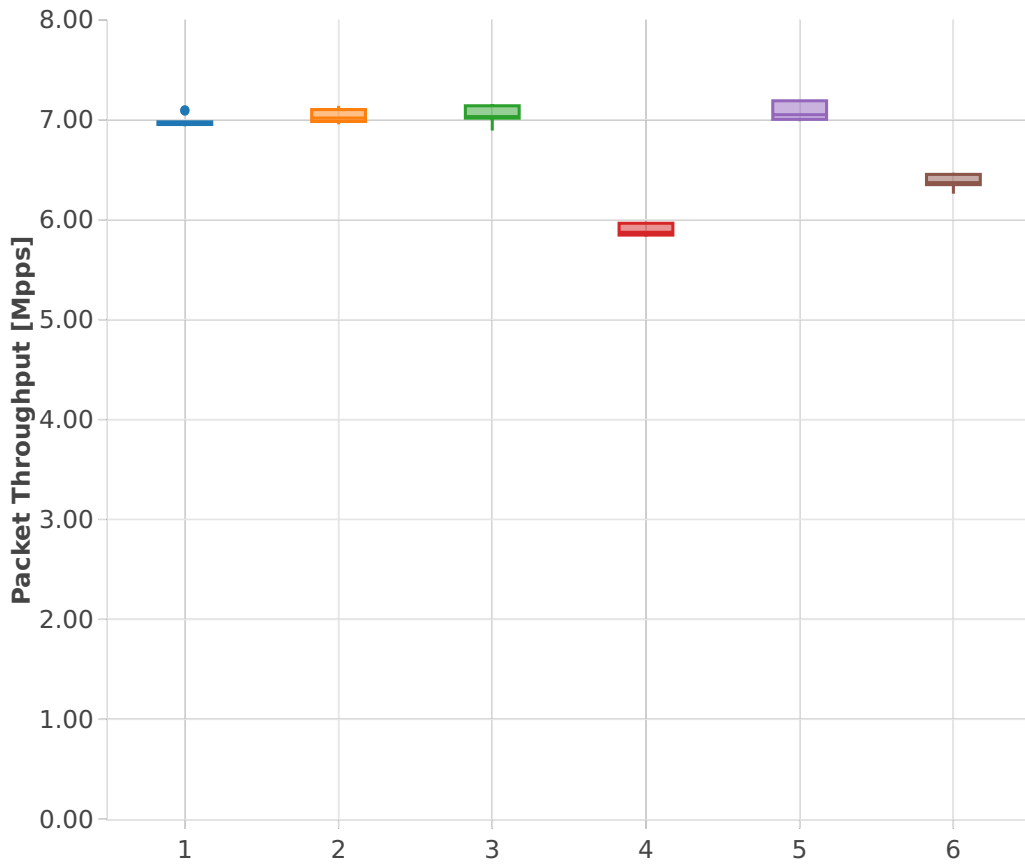

# Packet Throughput: vhost-l2sw-3n-skx-x710-64b-4t2c-base-vm-pdr

## Test Cases [Index]

- 1. (10 runs) 10ge2p1x710-dot1q-l2bdbasemaclrn-eth-2vhostvr1024-1vm
- 2. (10 runs) 10ge2p1x710-dot1q-l2xcbase-eth-2vhostvr1024-1vm
- 3. (10 runs) 10ge2p1x710-eth-l2bdbasemaclrn-eth-2vhostvr1024-1vm
- 4. (10 runs) 10ge2p1x710-eth-l2bdbasemaclrn-eth-4vhostvr1024-2vm
- 5. (10 runs) 10ge2p1x710-eth-l2xcbase-eth-2vhostvr1024-1vm
- 6. (10 runs) 10ge2p1x710-eth-l2xcbase-eth-4vhostvr1024-2vm