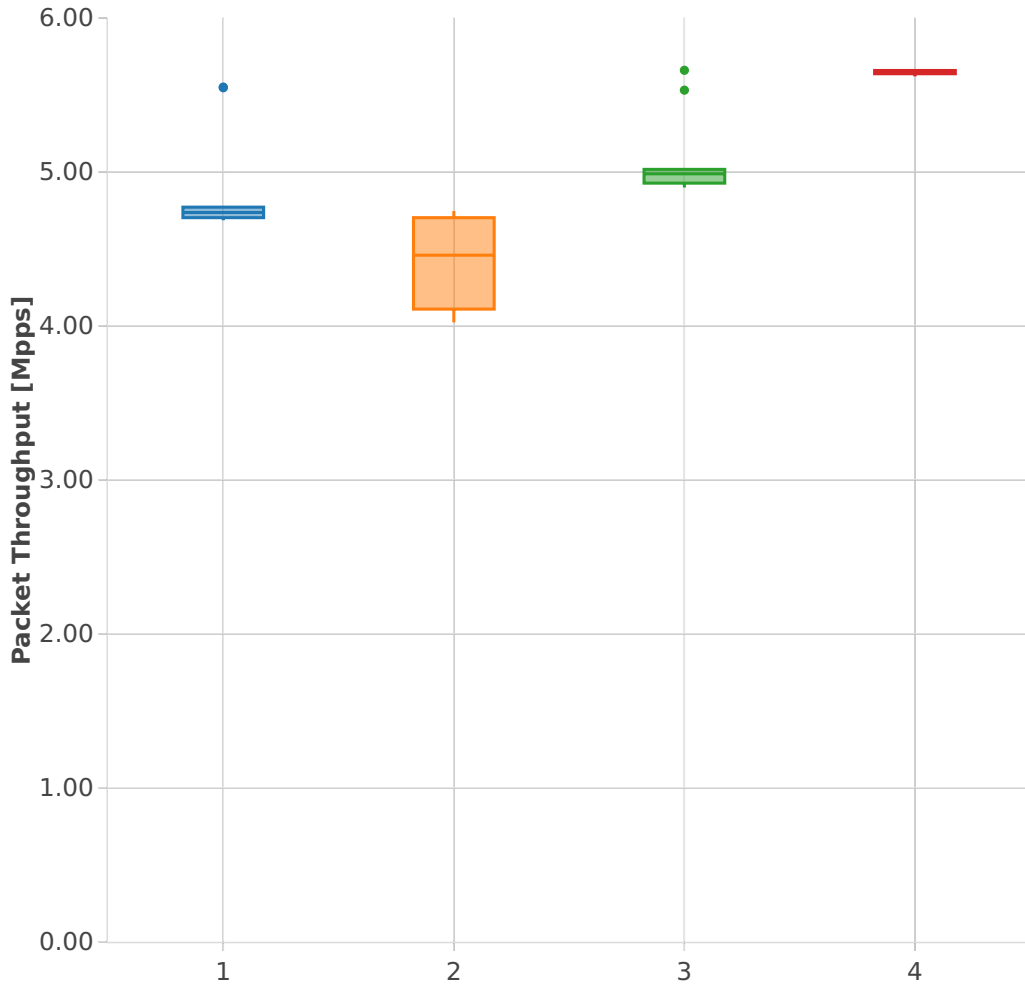

Packet Throughput: vhost-l2sw-3n-skx-x710-64b-2t1c-base_and_scale-pdr

Test Cases [Index]

- 1. (10 runs) 10ge2p1x710-1lbvpplacp-dot1q-l2bdbasemaclrn-eth-2vhostvr1024-1vm
- 2. (10 runs) 10ge2p1x710-2lbvpplacp-dot1q-l2bdbasemaclrn-eth-2vhostvr1024-1vm
- 3. (10 runs) 10ge2p1x710-dot1q-l2bdbasemaclrn-eth-2vhostvr1024-1vm
- 4. (10 runs) 10ge2p1x710-eth-l2bdbasemaclrn-eth-2vhostvr1024-1vm