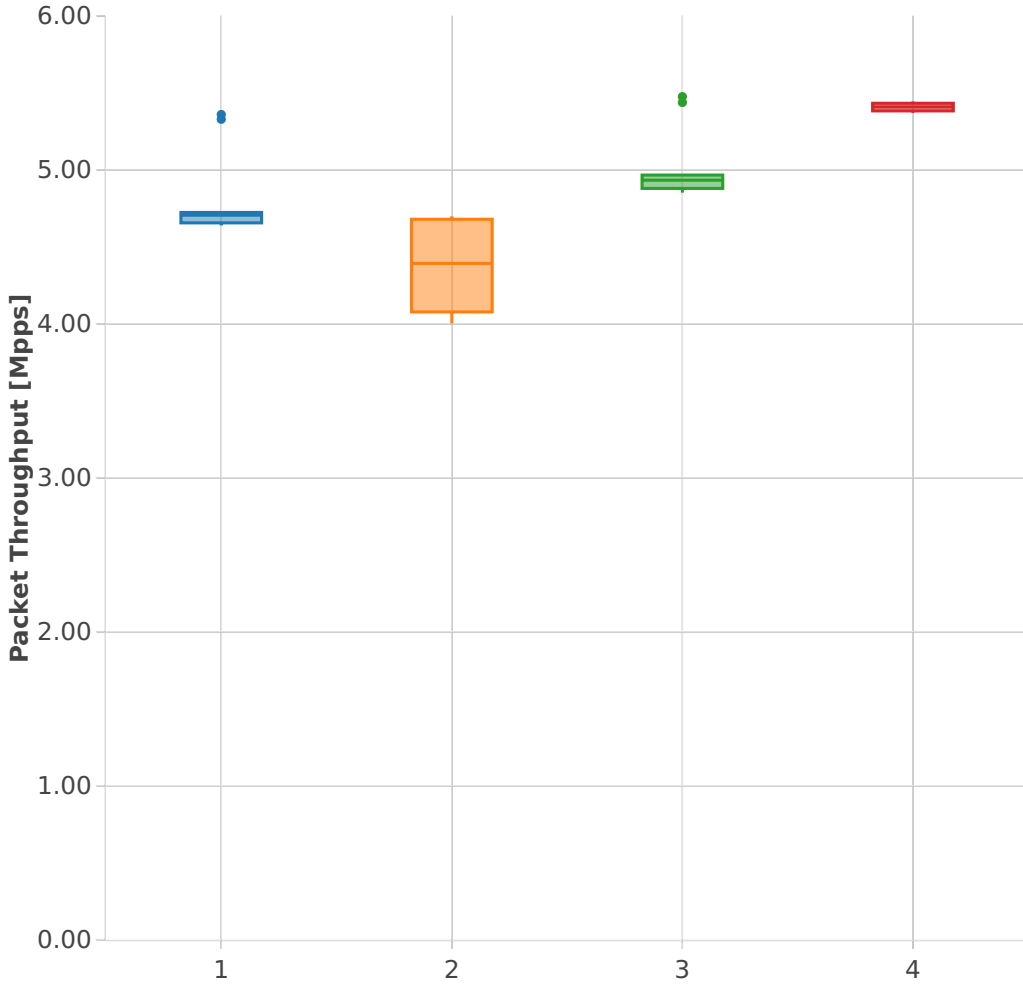

Packet Throughput: vhost-l2sw-3n-skx-x710-64b-2t1c-base_and_scale-ndr

Test Cases [Index]

- 1. (10 runs) 10ge2p1x710-1lbvpplacp-dot1q-l2bdbasemaclrn-eth-2vhostvr1024-1vm
- 2. (10 runs) 10ge2p1x710-2lbvpplacp-dot1q-l2bdbasemaclrn-eth-2vhostvr1024-1vm
- 3. (10 runs) 10ge2p1x710-dot1q-l2bdbasemaclrn-eth-2vhostvr1024-1vm
- 4. (10 runs) 10ge2p1x710-eth-l2bdbasemaclrn-eth-2vhostvr1024-1vm