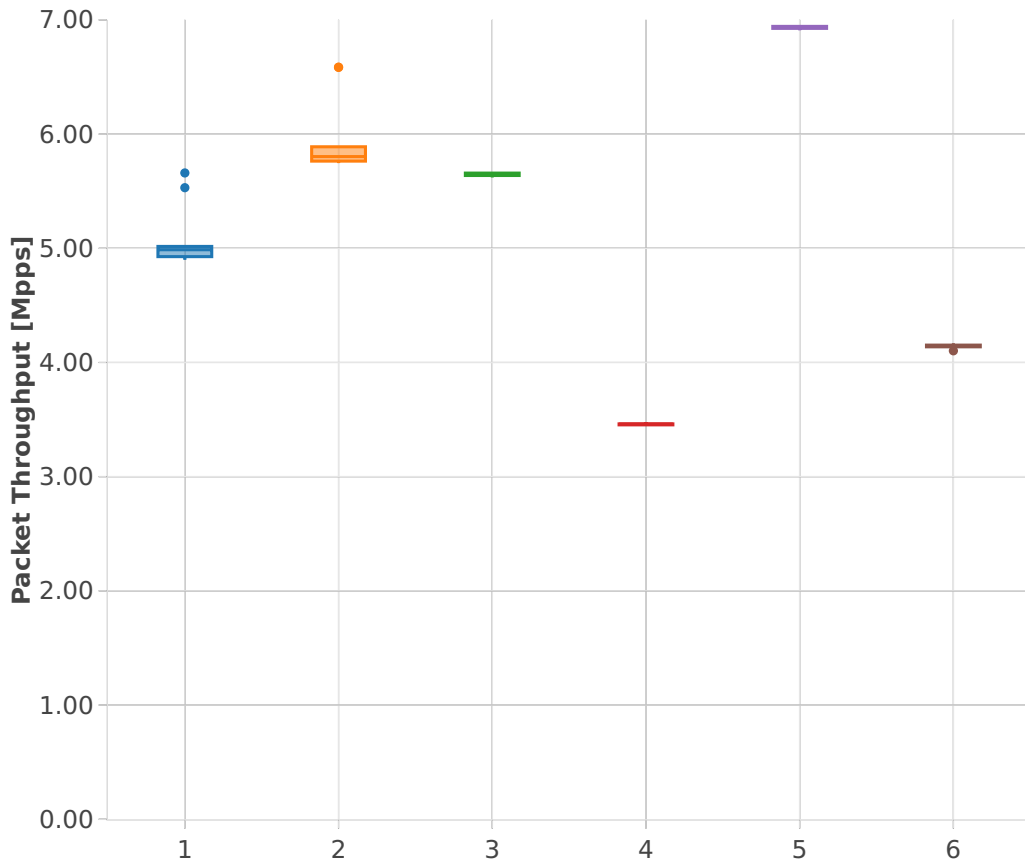

Packet Throughput: vhost-l2sw-3n-skx-x710-64b-2t1c-base-vm-pdr

Test Cases [Index]

- 1. (10 runs) 10ge2p1x710-dot1q-l2bdbasemaclrn-eth-2vhostvr1024-1vm
- 2. (10 runs) 10ge2p1x710-dot1q-l2xcbase-eth-2vhostvr1024-1vm
- 3. (10 runs) 10ge2p1x710-eth-l2bdbasemaclrn-eth-2vhostvr1024-1vm
- 4. (10 runs) 10ge2p1x710-eth-l2bdbasemaclrn-eth-4vhostvr1024-2vm
- 5. (10 runs) 10ge2p1x710-eth-l2xcbase-eth-2vhostvr1024-1vm
- 6. (10 runs) 10ge2p1x710-eth-l2xcbase-eth-4vhostvr1024-2vm