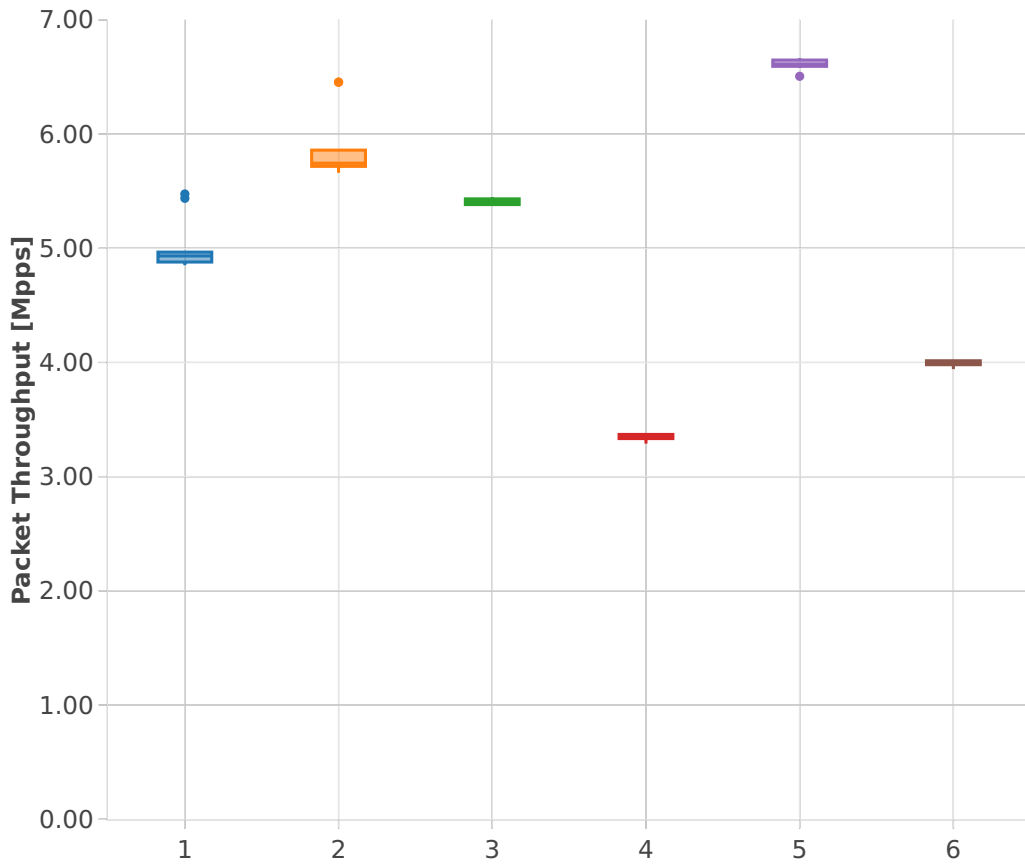

# Packet Throughput: vhost-l2sw-3n-skx-x710-64b-2t1c-base-vm-ndr

## Test Cases [Index]

- 1. (10 runs) 10ge2p1x710-dot1q-l2bdbasemaclrn-eth-2vhostvr1024-1vm
- 2. (10 runs) 10ge2p1x710-dot1q-l2xcbase-eth-2vhostvr1024-1vm
- 3. (10 runs) 10ge2p1x710-eth-l2bdbasemaclrn-eth-2vhostvr1024-1vm
- 4. (10 runs) 10ge2p1x710-eth-l2bdbasemaclrn-eth-4vhostvr1024-2vm
- 5. (10 runs) 10ge2p1x710-eth-l2xcbase-eth-2vhostvr1024-1vm
- 6. (10 runs) 10ge2p1x710-eth-l2xcbase-eth-4vhostvr1024-2vm