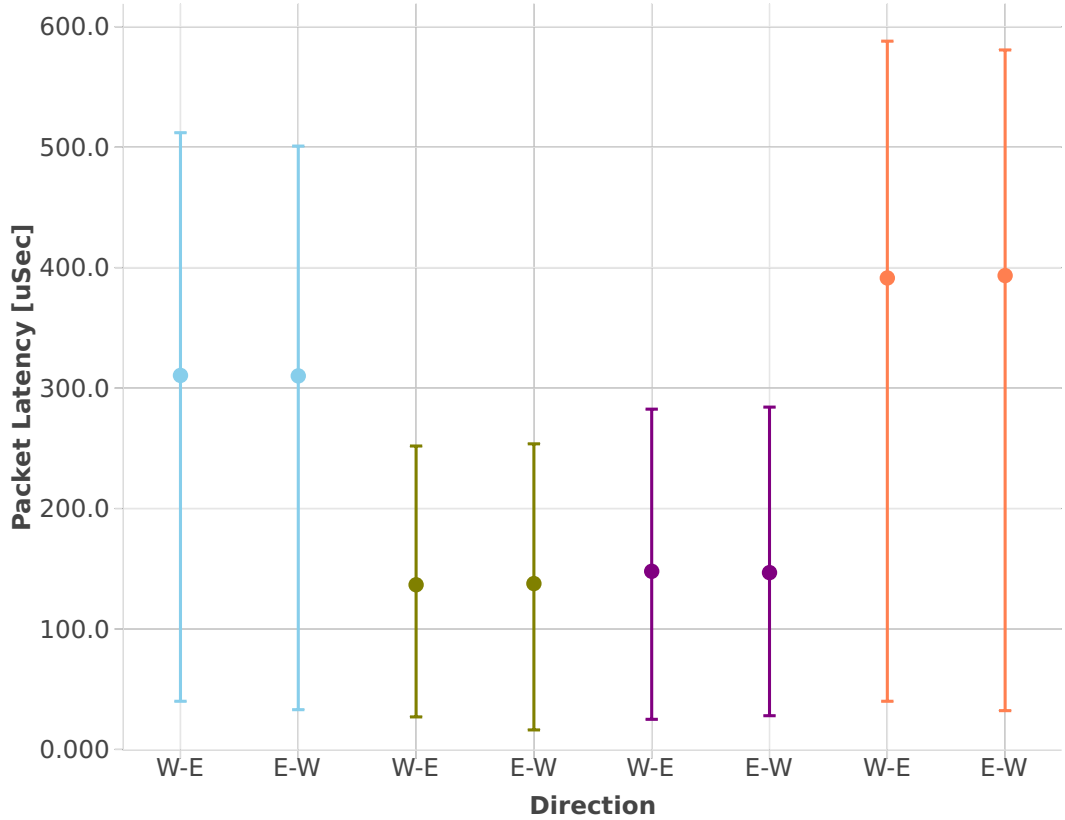

# Packet Latency: vhost-l2sw-3n-skx-x710-64b-2t1c-base-ndr

- dot1q-l2xcbase-eth-2vhostvr1024-1vm
- eth-l2xcbase-eth-2vhostvr1024-1vm
- eth-l2bdbasemaclrn-eth-2vhostvr1024-1vm
- dot1q-l2bdbasemaclrn-eth-2vhostvr1024-1vm