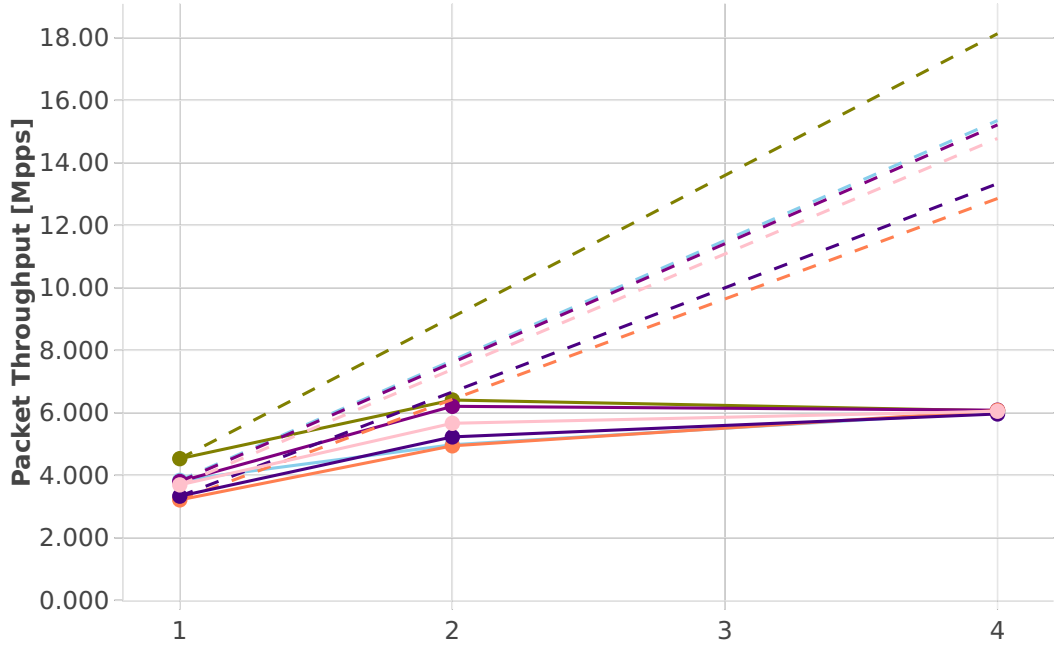

Speedup Multi-core: vhost-l2sw-3n-hsw-x710-64b-base-ndr

- Perfect --- Measured --- Limit
- dot1q-l2xcbase-eth-2vhostvr1024-1vm
 - eth-l2xcbase-eth-2vhostvr1024-1vm
 - eth-l2bdbasemaclrn-eth-2vhostvr1024-1vm
 - 1lbpplacp-dot1q-l2bdbasemaclrn-eth-2vhostvr1024-1vm
 - dot1q-l2bdbasemaclrn-eth-2vhostvr1024-1vm
 - 1lbpplacp-dot1q-l2xcbase-eth-2vhostvr1024-1vm