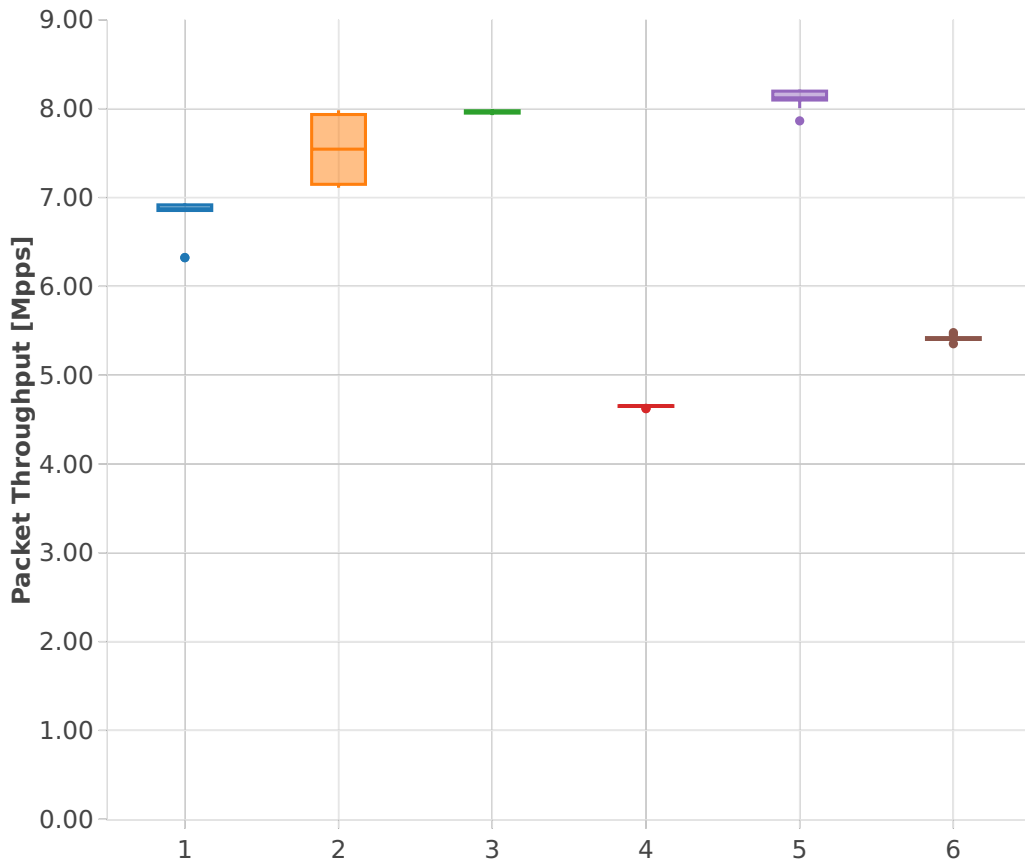

Packet Throughput: vhost-l2sw-3n-hsw-x710-64b-2t2c-base-vm-pdr

Test Cases [Index]

- 1. (10 runs) 10ge2p1x710-dot1q-l2bdbasemaclrn-eth-2vhostvr1024-1vm
- 2. (10 runs) 10ge2p1x710-dot1q-l2xcbase-eth-2vhostvr1024-1vm
- 3. (10 runs) 10ge2p1x710-eth-l2bdbasemaclrn-eth-2vhostvr1024-1vm
- 4. (10 runs) 10ge2p1x710-eth-l2bdbasemaclrn-eth-4vhostvr1024-2vm
- 5. (10 runs) 10ge2p1x710-eth-l2xcbase-eth-2vhostvr1024-1vm
- 6. (10 runs) 10ge2p1x710-eth-l2xcbase-eth-4vhostvr1024-2vm