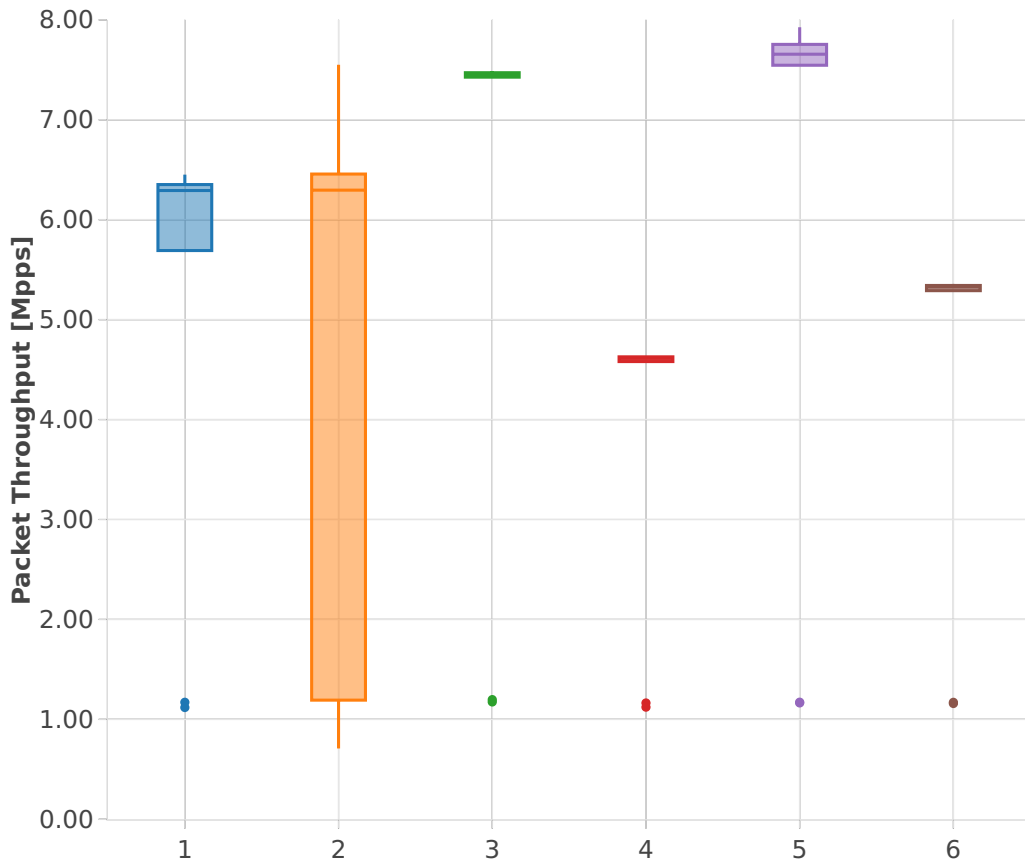

Packet Throughput: vhost-l2sw-3n-hsw-x710-64b-2t2c-base-vm-ndr

Test Cases [Index]

- 1. (10 runs) 10ge2p1x710-dot1q-l2bdbasemaclrn-eth-2vhostvr1024-1vm
- 2. (10 runs) 10ge2p1x710-dot1q-l2xcbase-eth-2vhostvr1024-1vm
- 3. (10 runs) 10ge2p1x710-eth-l2bdbasemaclrn-eth-2vhostvr1024-1vm
- 4. (10 runs) 10ge2p1x710-eth-l2bdbasemaclrn-eth-4vhostvr1024-2vm
- 5. (10 runs) 10ge2p1x710-eth-l2xcbase-eth-2vhostvr1024-1vm
- 6. (10 runs) 10ge2p1x710-eth-l2xcbase-eth-4vhostvr1024-2vm