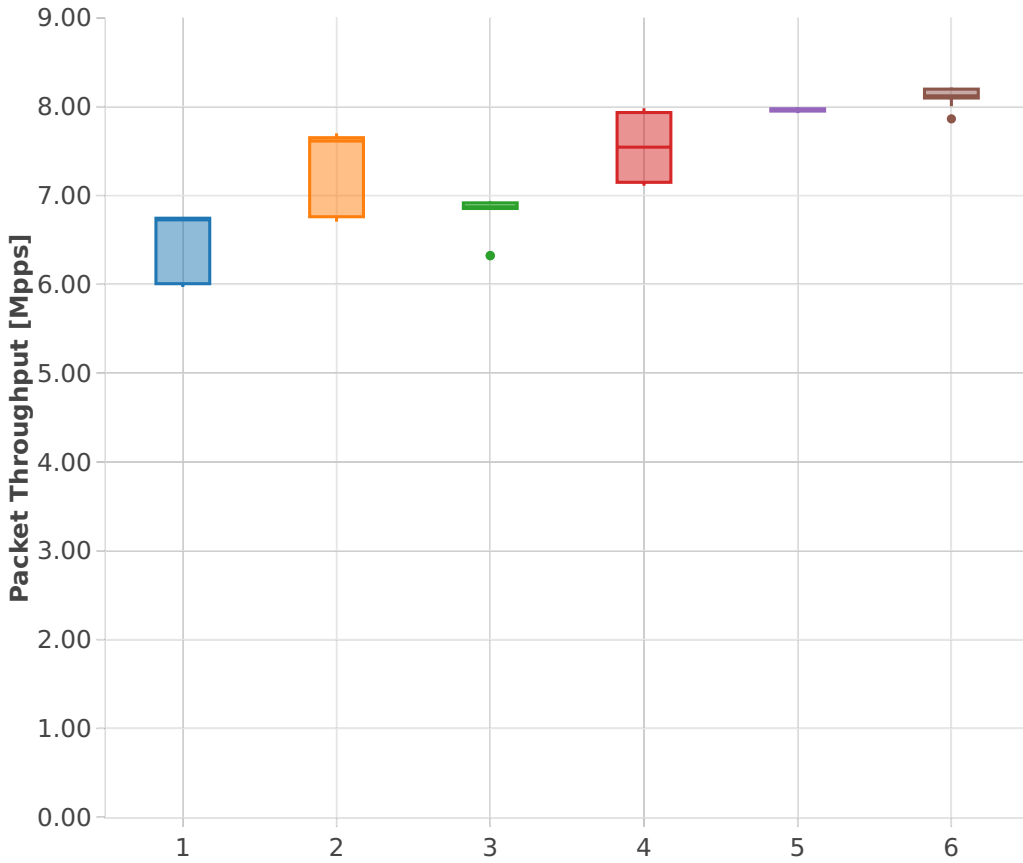

Packet Throughput: vhost-l2sw-3n-hsw-x710-64b-2t2c-base-pdr

Test Cases [Index]

- 1. (10 runs) 10ge2p1x710-1lbvplacp-dot1q-l2bdbasemaclrn-eth-2vhostvr1024-1vm
- 2. (10 runs) 10ge2p1x710-1lbvplacp-dot1q-l2xcbase-eth-2vhostvr1024-1vm
- 3. (10 runs) 10ge2p1x710-dot1q-l2bdbasemaclrn-eth-2vhostvr1024-1vm
- 4. (10 runs) 10ge2p1x710-dot1q-l2xcbase-eth-2vhostvr1024-1vm
- 5. (10 runs) 10ge2p1x710-eth-l2bdbasemaclrn-eth-2vhostvr1024-1vm
- 6. (10 runs) 10ge2p1x710-eth-l2xcbase-eth-2vhostvr1024-1vm