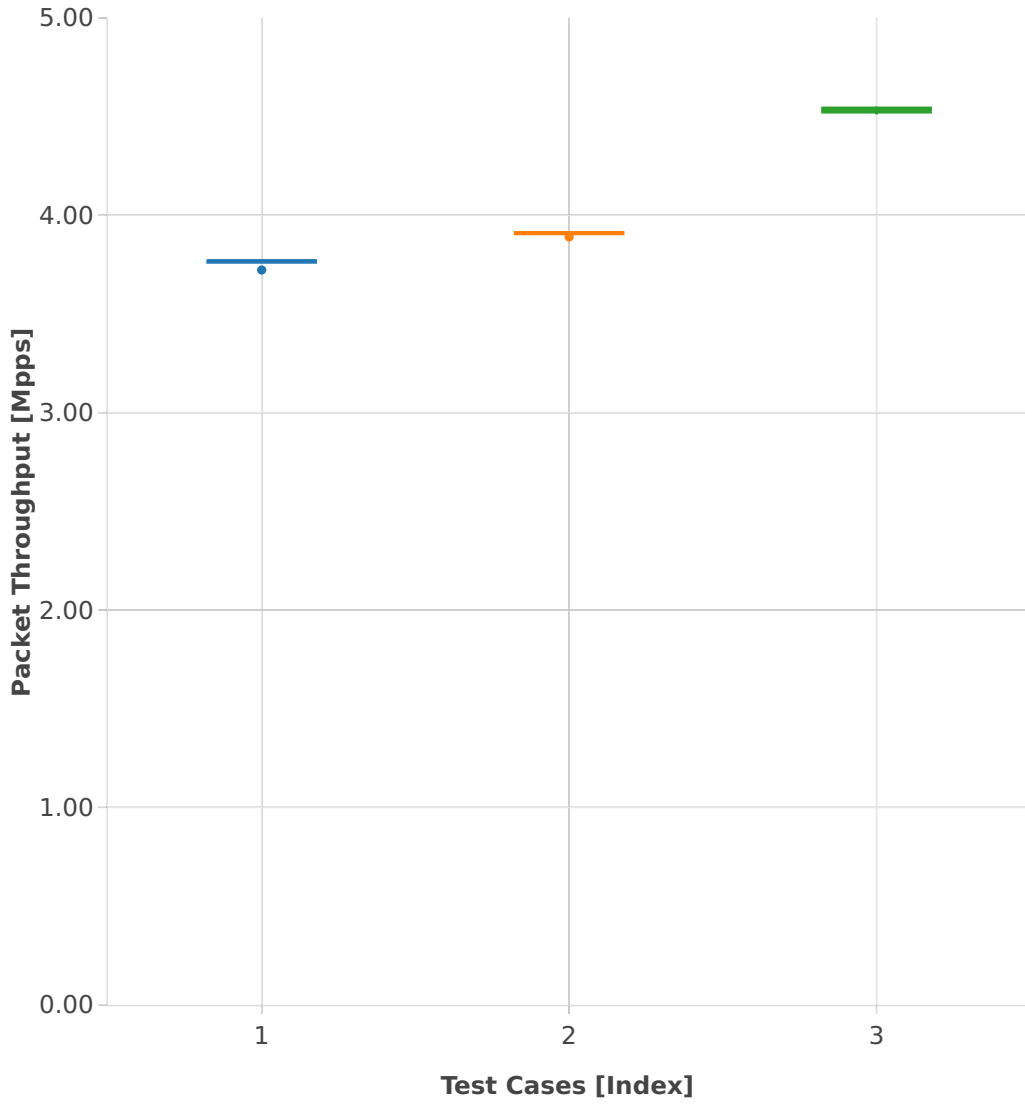

# Packet Throughput: vhost-l2sw-3n-hsw-x710-64b-1t1c-base\_and\_scale-pdr

- 1. (10 runs) 10ge2p1x710-1lbvplacp-dot1q-l2bdbasemaclrn-eth-2vhostvr1024-1vm
- 2. (10 runs) 10ge2p1x710-dot1q-l2bdbasemaclrn-eth-2vhostvr1024-1vm
- 3. (10 runs) 10ge2p1x710-eth-l2bdbasemaclrn-eth-2vhostvr1024-1vm