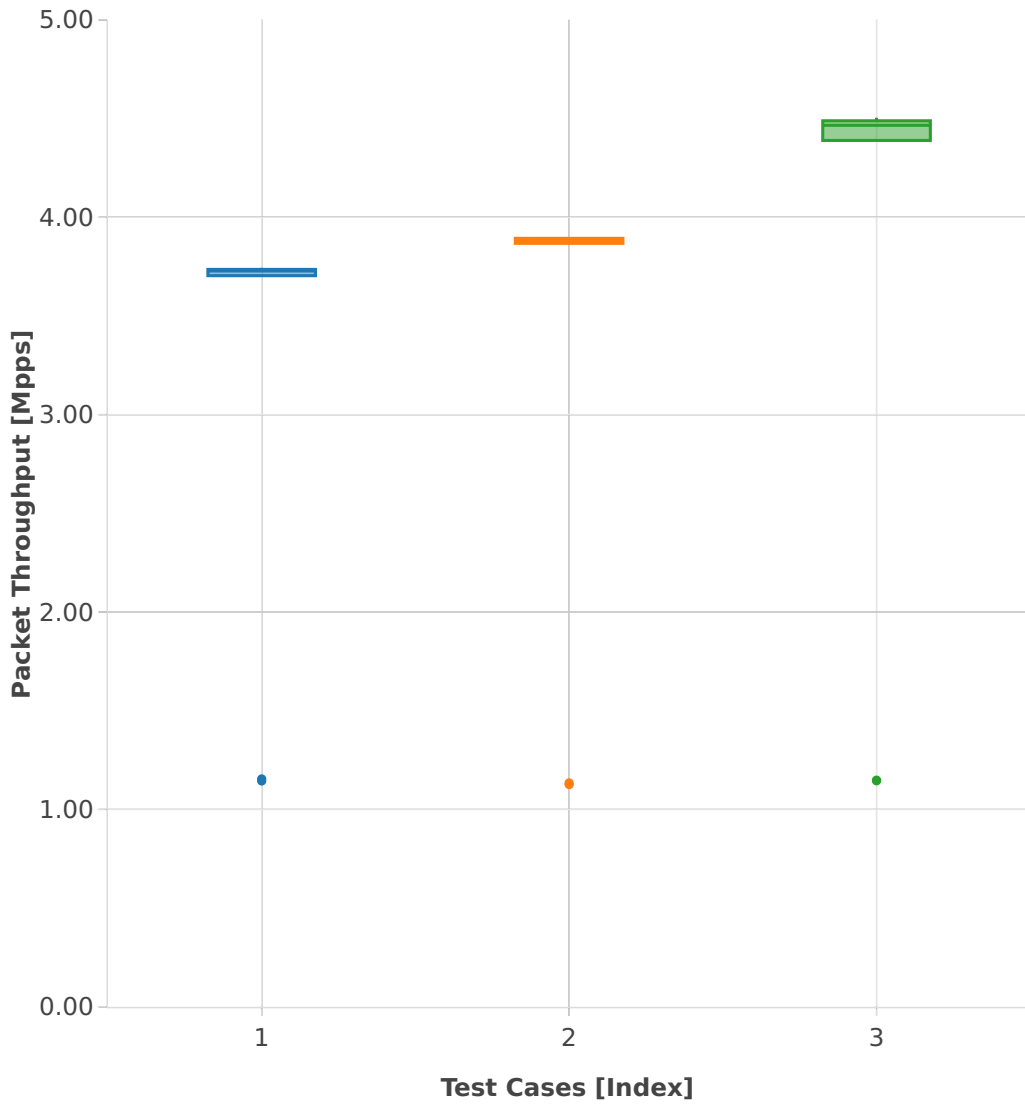

Packet Throughput: vhost-l2sw-3n-hsw-x710-64b-1t1c-base_and_scale-ndr

- Test Cases [Index]**
- 1. (10 runs) 10ge2p1x710-1lbvplacp-dot1q-l2bdbasemaclrn-eth-2vhostvr1024-1vm
 - 2. (10 runs) 10ge2p1x710-dot1q-l2bdbasemaclrn-eth-2vhostvr1024-1vm
 - 3. (10 runs) 10ge2p1x710-eth-l2bdbasemaclrn-eth-2vhostvr1024-1vm