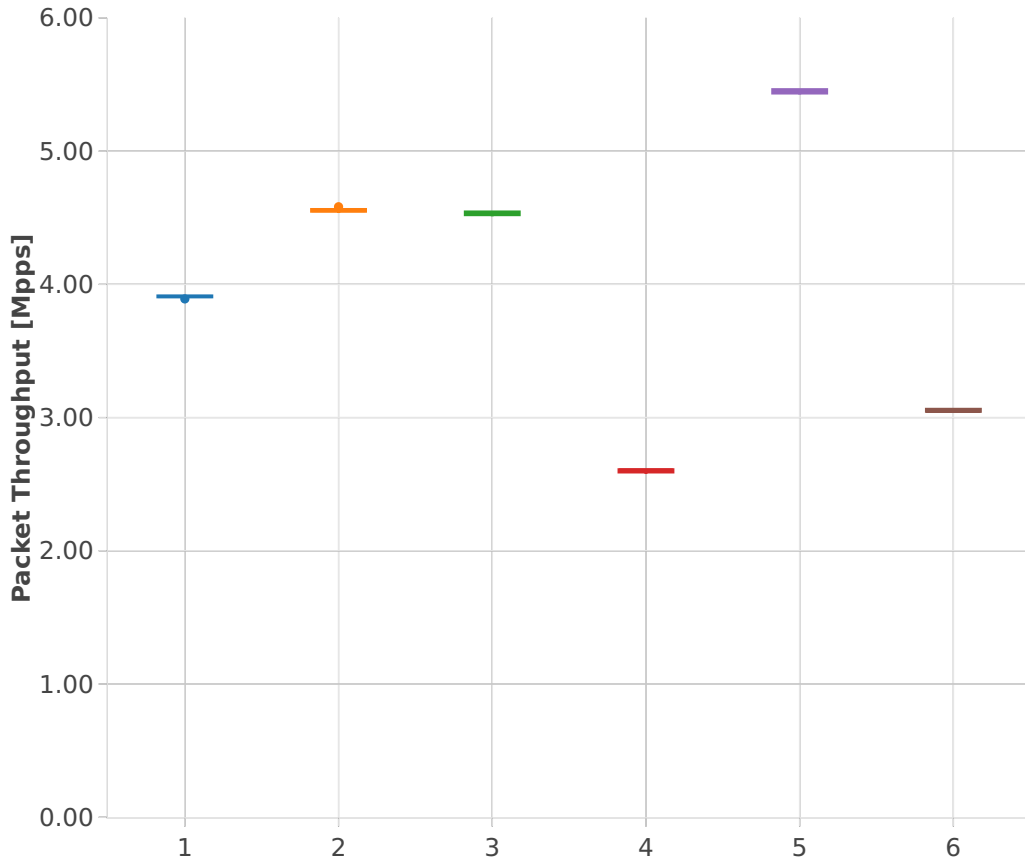

Packet Throughput: vhost-l2sw-3n-hsw-x710-64b-1t1c-base-vm-pdr

Test Cases [Index]

- 1. (10 runs) 10ge2p1x710-dot1q-l2bdbasemaclrn-eth-2vhostvr1024-1vm
- 2. (10 runs) 10ge2p1x710-dot1q-l2xcbase-eth-2vhostvr1024-1vm
- 3. (10 runs) 10ge2p1x710-eth-l2bdbasemaclrn-eth-2vhostvr1024-1vm
- 4. (10 runs) 10ge2p1x710-eth-l2bdbasemaclrn-eth-4vhostvr1024-2vm
- 5. (10 runs) 10ge2p1x710-eth-l2xcbase-eth-2vhostvr1024-1vm
- 6. (10 runs) 10ge2p1x710-eth-l2xcbase-eth-4vhostvr1024-2vm