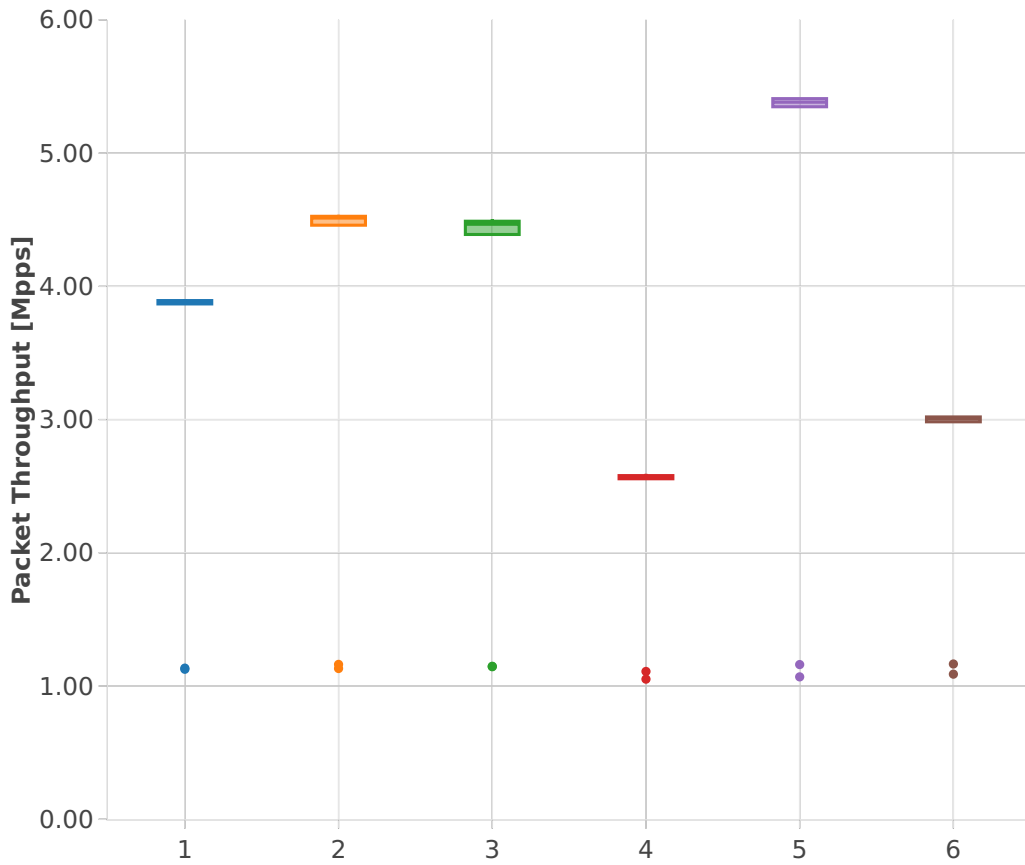

# Packet Throughput: vhost-l2sw-3n-hsw-x710-64b-1t1c-base-vm-ndr

## Test Cases [Index]

- 1. (10 runs) 10ge2p1x710-dot1q-l2bdbasemaclrn-eth-2vhostvr1024-1vm
- 2. (10 runs) 10ge2p1x710-dot1q-l2xcbase-eth-2vhostvr1024-1vm
- 3. (10 runs) 10ge2p1x710-eth-l2bdbasemaclrn-eth-2vhostvr1024-1vm
- 4. (10 runs) 10ge2p1x710-eth-l2bdbasemaclrn-eth-4vhostvr1024-2vm
- 5. (10 runs) 10ge2p1x710-eth-l2xcbase-eth-2vhostvr1024-1vm
- 6. (10 runs) 10ge2p1x710-eth-l2xcbase-eth-4vhostvr1024-2vm