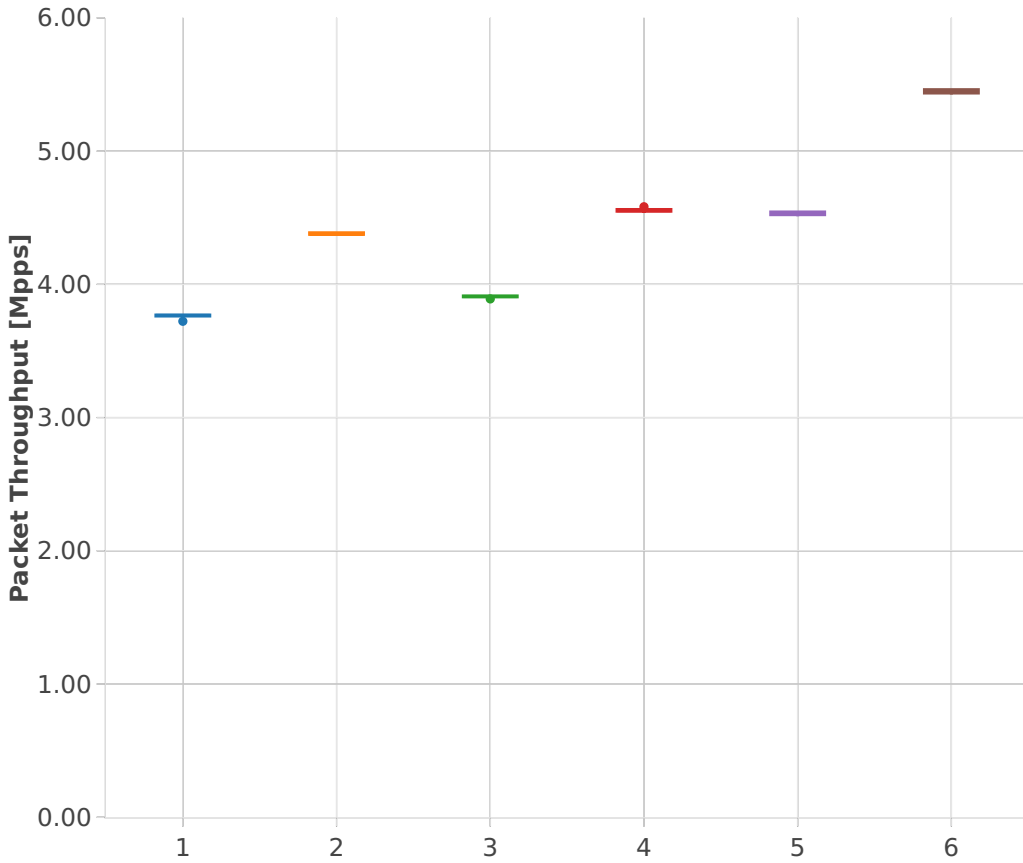

Packet Throughput: vhost-l2sw-3n-hsw-x710-64b-1t1c-base-pdr

Test Cases [Index]

- 1. (10 runs) 10ge2p1x710-1lbvplacp-dot1q-l2bdbasemaclrn-eth-2vhostvr1024-1vm
- 2. (10 runs) 10ge2p1x710-1lbvplacp-dot1q-l2xcbase-eth-2vhostvr1024-1vm
- 3. (10 runs) 10ge2p1x710-dot1q-l2bdbasemaclrn-eth-2vhostvr1024-1vm
- 4. (10 runs) 10ge2p1x710-dot1q-l2xcbase-eth-2vhostvr1024-1vm
- 5. (10 runs) 10ge2p1x710-eth-l2bdbasemaclrn-eth-2vhostvr1024-1vm
- 6. (10 runs) 10ge2p1x710-eth-l2xcbase-eth-2vhostvr1024-1vm