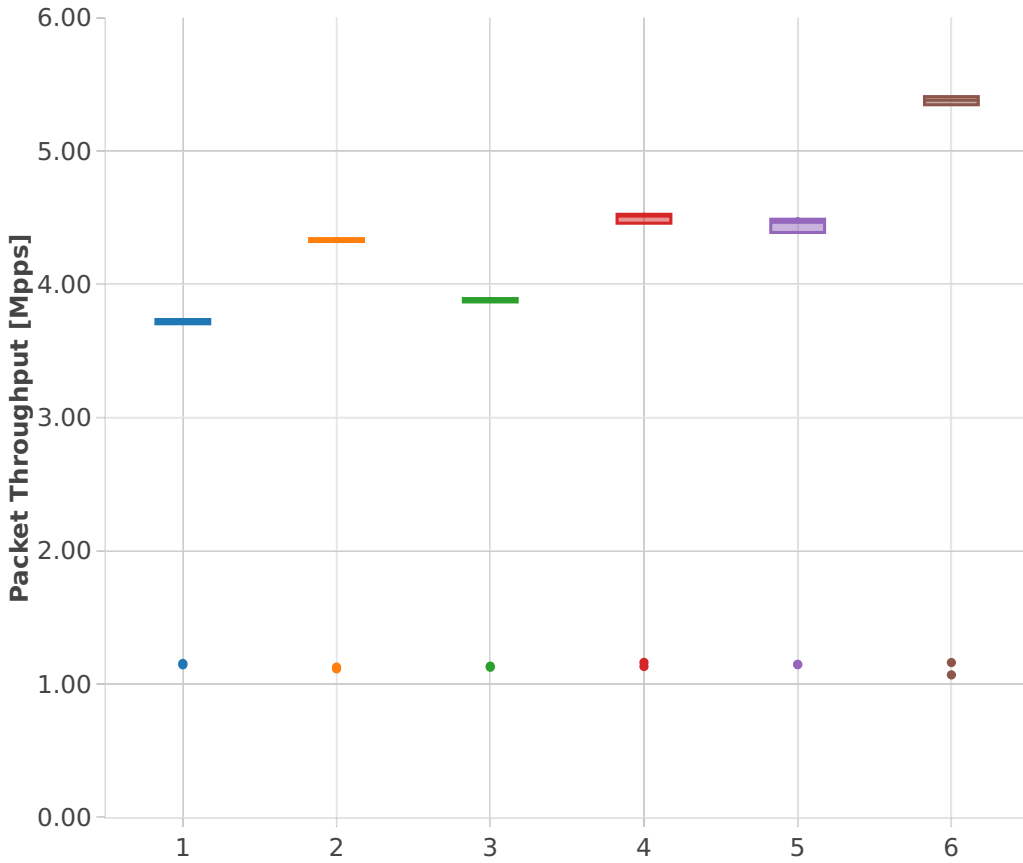

Packet Throughput: vhost-l2sw-3n-hsw-x710-64b-1t1c-base-ndr

Test Cases [Index]

- 1. (10 runs) 10ge2p1x710-1lbvplacp-dot1q-l2bdbasemaclrn-eth-2vhostvr1024-1vm
- 2. (10 runs) 10ge2p1x710-1lbvplacp-dot1q-l2xcbase-eth-2vhostvr1024-1vm
- 3. (10 runs) 10ge2p1x710-dot1q-l2bdbasemaclrn-eth-2vhostvr1024-1vm
- 4. (10 runs) 10ge2p1x710-dot1q-l2xcbase-eth-2vhostvr1024-1vm
- 5. (10 runs) 10ge2p1x710-eth-l2bdbasemaclrn-eth-2vhostvr1024-1vm
- 6. (10 runs) 10ge2p1x710-eth-l2xcbase-eth-2vhostvr1024-1vm