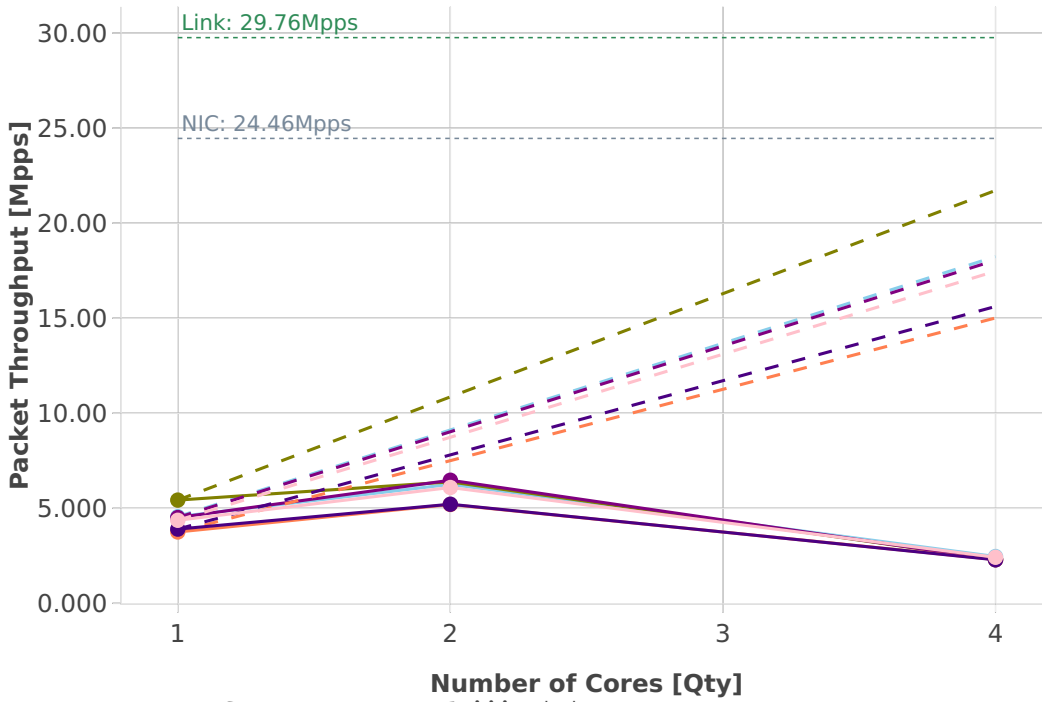

# Speedup Multi-core: vhost-l2sw-3n-hsw-x520-64b-base\_and\_scale-ndr

- Perfect
- Measured
- ... Limit
- dot1q-l2xcbase-eth-2vhostvr1024-1vm
- eth-l2xcbase-eth-2vhostvr1024-1vm
- eth-l2bdbasemaclrn-eth-2vhostvr1024-1vm
- 1bvpplacp-dot1q-l2bdbasemaclrn-eth-2vhostvr1024-1vm
- dot1q-l2bdbasemaclrn-eth-2vhostvr1024-1vm
- 1bvpplacp-dot1q-l2xcbase-eth-2vhostvr1024-1vm