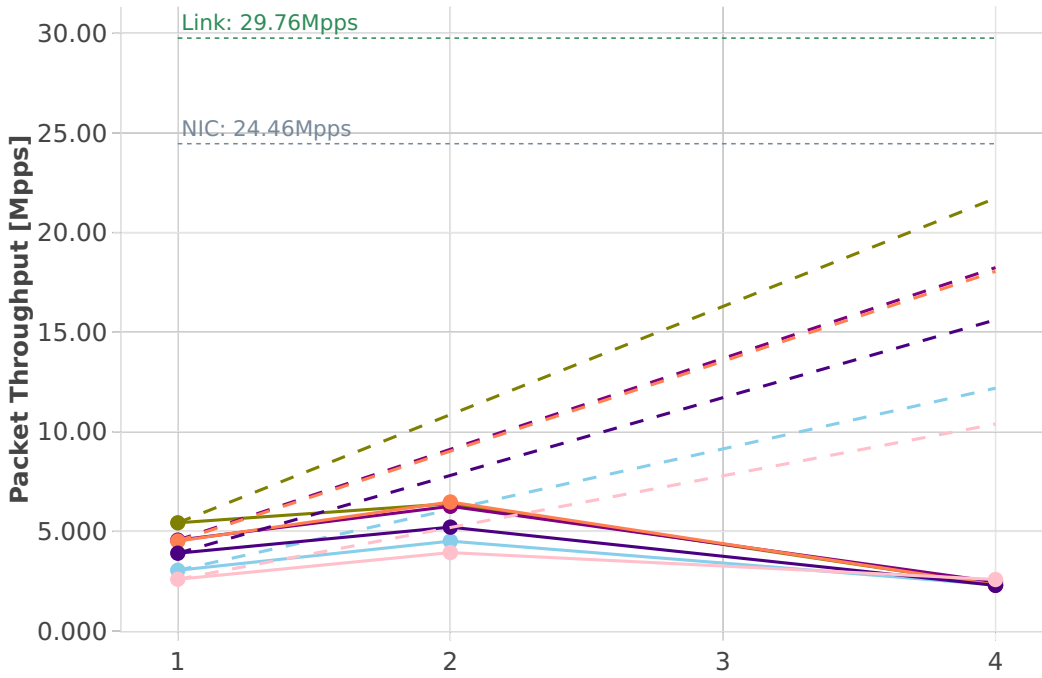

Speedup Multi-core: vhost-l2sw-3n-hsw-x520-64b-base-vm-ndr

Number of Cores [Qty]

- Perfect — Measured ... Limit
- eth-l2xcbase-eth-4vhostvr1024-2vm
- eth-l2xcbase-eth-2vhostvr1024-1vm
- dot1q-l2xcbase-eth-2vhostvr1024-1vm
- eth-l2bdbasemaclrn-eth-2vhostvr1024-1vm
- dot1q-l2bdbasemaclrn-eth-2vhostvr1024-1vm
- eth-l2bdbasemaclrn-eth-4vhostvr1024-2vm