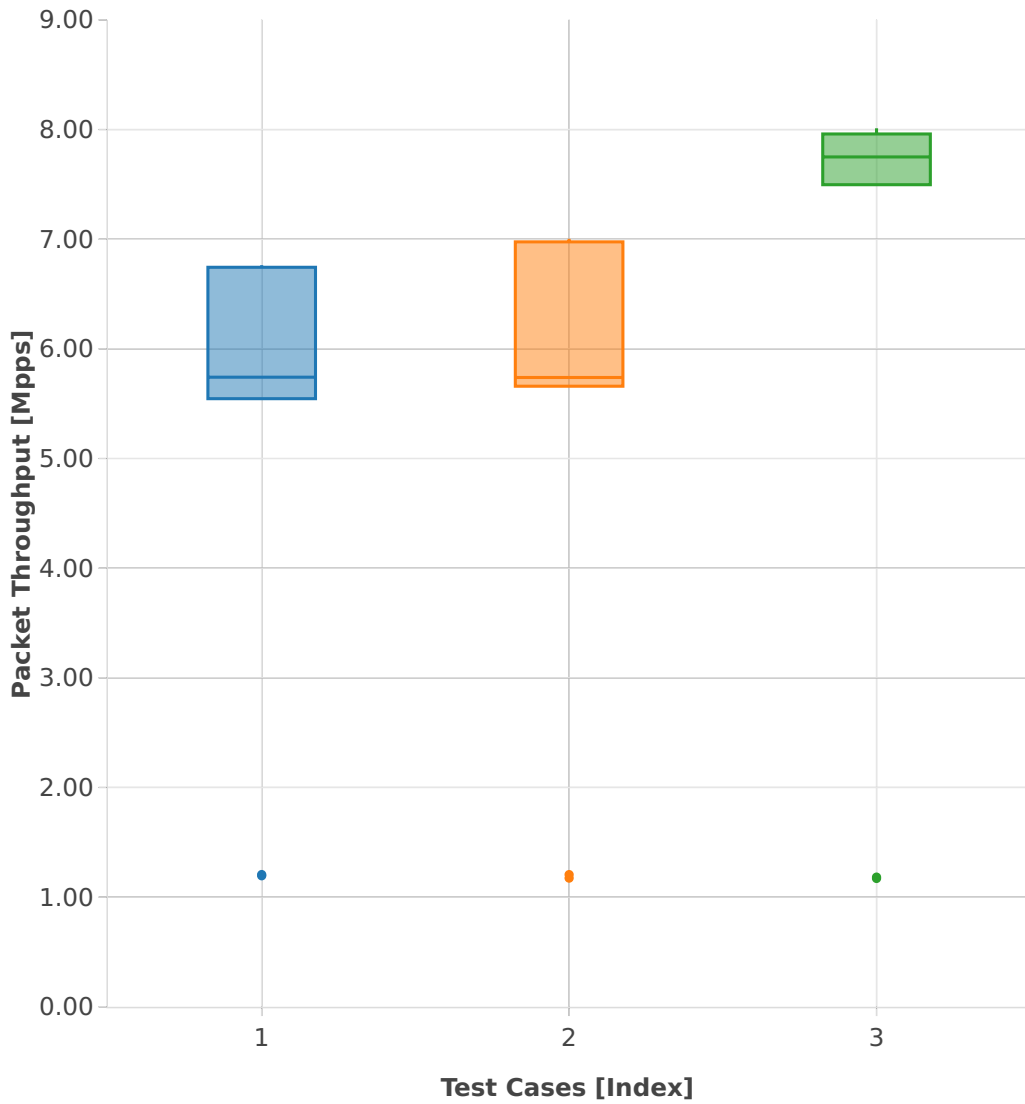

Packet Throughput: vhost-l2sw-3n-hsw-x520-64b-2t2c-base_and_scale-ndr

- 1. (10 runs) 10ge2p1x520-1lbvpplacp-dot1q-l2bdbasemaclrn-eth-2vhostvr1024-1vm
- 2. (10 runs) 10ge2p1x520-dot1q-l2bdbasemaclrn-eth-2vhostvr1024-1vm
- 3. (10 runs) 10ge2p1x520-eth-l2bdbasemaclrn-eth-2vhostvr1024-1vm