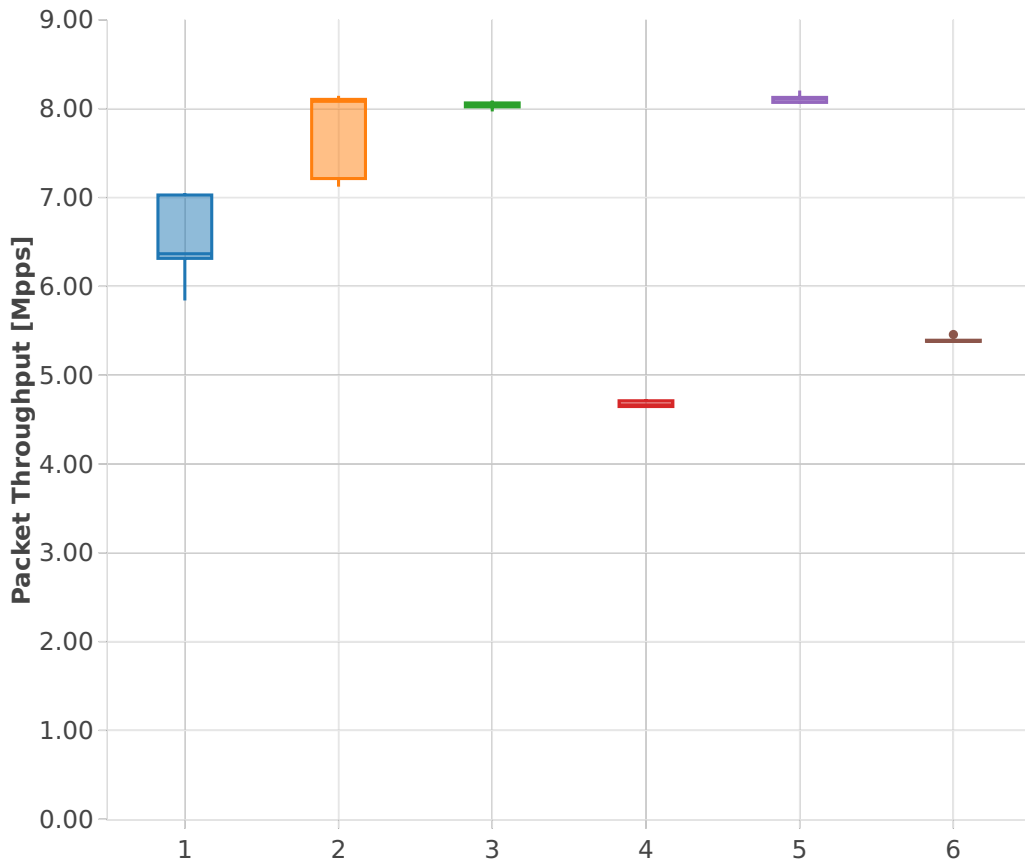

Packet Throughput: vhost-l2sw-3n-hsw-x520-64b-2t2c-base-vm-pdr

Test Cases [Index]

- 1. (10 runs) 10ge2p1x520-dot1q-l2bdbasemaclrn-eth-2vhostvr1024-1vm
- 2. (10 runs) 10ge2p1x520-dot1q-l2xcbase-eth-2vhostvr1024-1vm
- 3. (10 runs) 10ge2p1x520-eth-l2bdbasemaclrn-eth-2vhostvr1024-1vm
- 4. (10 runs) 10ge2p1x520-eth-l2bdbasemaclrn-eth-4vhostvr1024-2vm
- 5. (10 runs) 10ge2p1x520-eth-l2xcbase-eth-2vhostvr1024-1vm
- 6. (10 runs) 10ge2p1x520-eth-l2xcbase-eth-4vhostvr1024-2vm