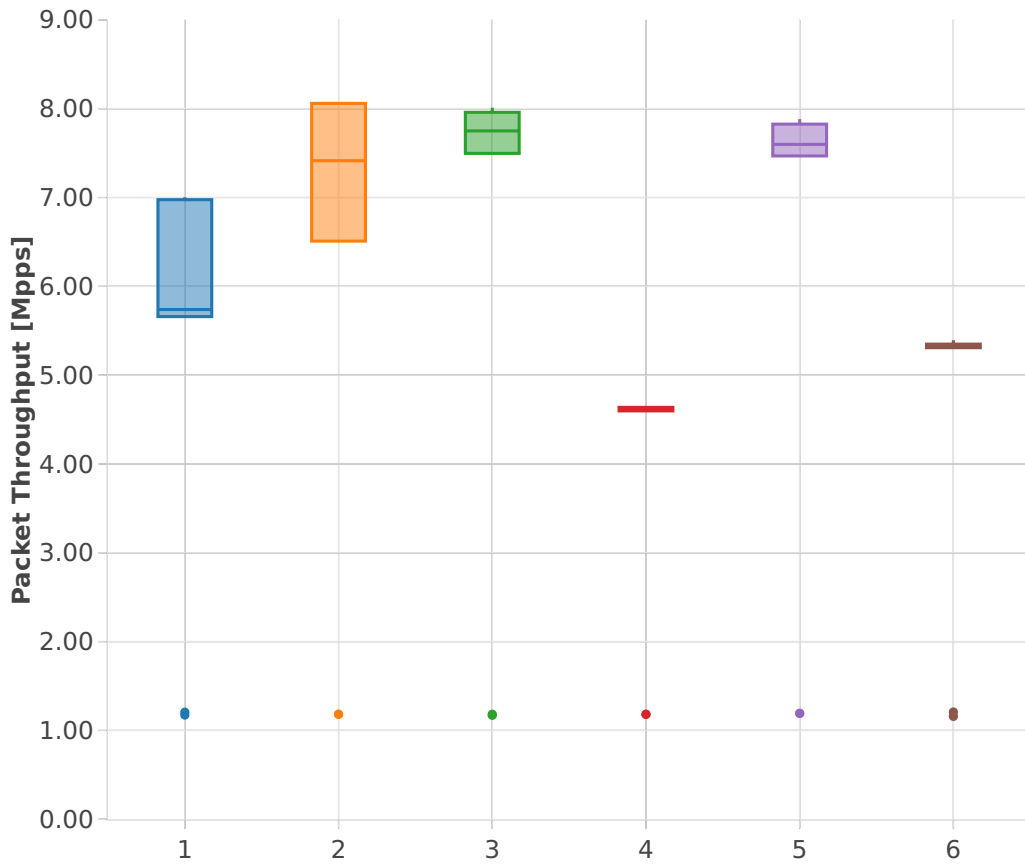

Packet Throughput: vhost-l2sw-3n-hsw-x520-64b-2t2c-base-vm-ndr

Test Cases [Index]

- 1. (10 runs) 10ge2p1x520-dot1q-l2bdbasemaclrn-eth-2vhostvr1024-1vm
- 2. (10 runs) 10ge2p1x520-dot1q-l2xcbase-eth-2vhostvr1024-1vm
- 3. (10 runs) 10ge2p1x520-eth-l2bdbasemaclrn-eth-2vhostvr1024-1vm
- 4. (10 runs) 10ge2p1x520-eth-l2bdbasemaclrn-eth-4vhostvr1024-2vm
- 5. (10 runs) 10ge2p1x520-eth-l2xcbase-eth-2vhostvr1024-1vm
- 6. (10 runs) 10ge2p1x520-eth-l2xcbase-eth-4vhostvr1024-2vm