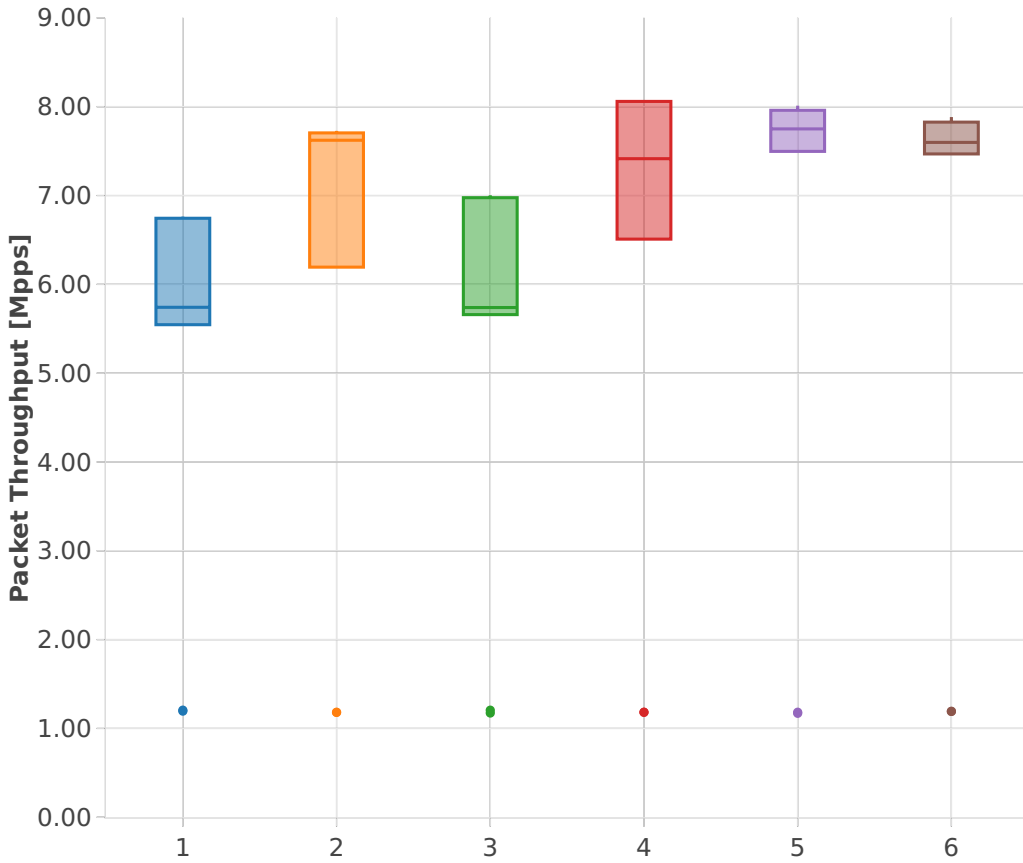

# Packet Throughput: vhost-l2sw-3n-hsw-x520-64b-2t2c-base-ndr

## Test Cases [Index]

- 1. (10 runs) 10ge2p1x520-1lbvplacp-dot1q-l2bdbasemaclrn-eth-2vhostvr1024-1vm
- 2. (10 runs) 10ge2p1x520-1lbvplacp-dot1q-l2xcbase-eth-2vhostvr1024-1vm
- 3. (10 runs) 10ge2p1x520-dot1q-l2bdbasemaclrn-eth-2vhostvr1024-1vm
- 4. (10 runs) 10ge2p1x520-dot1q-l2xcbase-eth-2vhostvr1024-1vm
- 5. (10 runs) 10ge2p1x520-eth-l2bdbasemaclrn-eth-2vhostvr1024-1vm
- 6. (10 runs) 10ge2p1x520-eth-l2xcbase-eth-2vhostvr1024-1vm