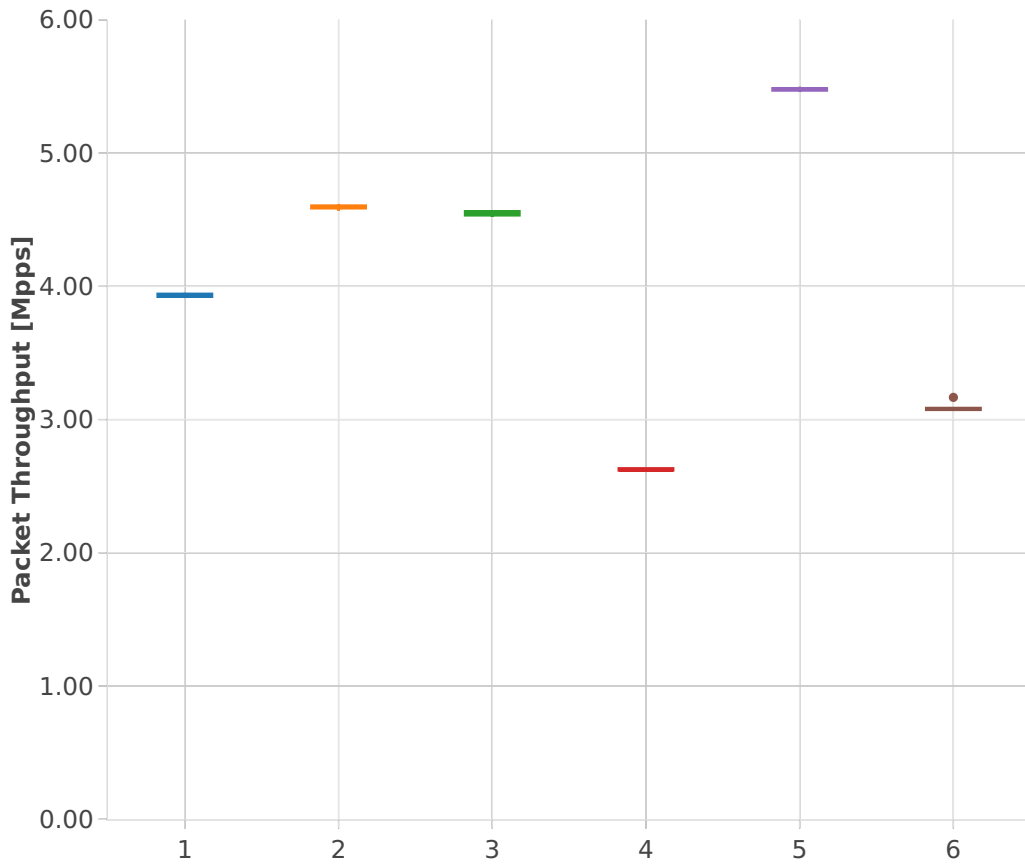

Packet Throughput: vhost-l2sw-3n-hsw-x520-64b-1t1c-base-vm-pdr

Test Cases [Index]

- 1. (10 runs) 10ge2p1x520-dot1q-l2bdbasemaclrn-eth-2vhostvr1024-1vm
- 2. (10 runs) 10ge2p1x520-dot1q-l2xcbase-eth-2vhostvr1024-1vm
- 3. (10 runs) 10ge2p1x520-eth-l2bdbasemaclrn-eth-2vhostvr1024-1vm
- 4. (10 runs) 10ge2p1x520-eth-l2bdbasemaclrn-eth-4vhostvr1024-2vm
- 5. (10 runs) 10ge2p1x520-eth-l2xcbase-eth-2vhostvr1024-1vm
- 6. (10 runs) 10ge2p1x520-eth-l2xcbase-eth-4vhostvr1024-2vm