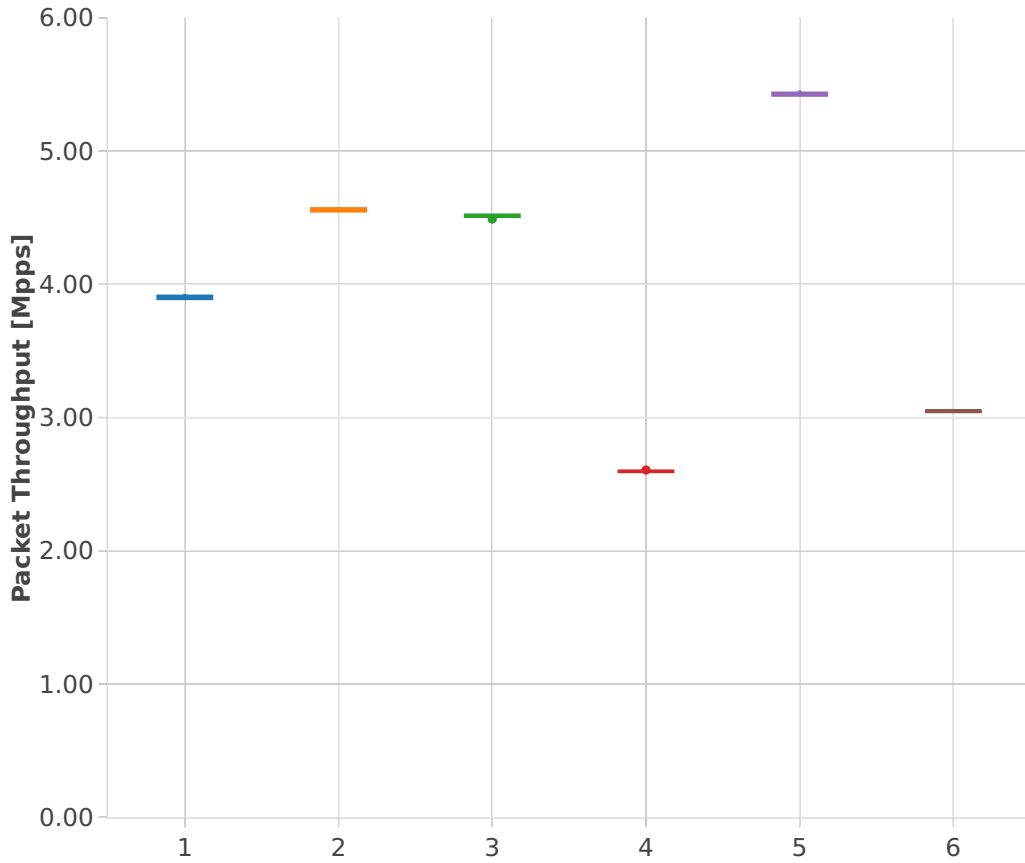

Packet Throughput: vhost-l2sw-3n-hsw-x520-64b-1t1c-base-vm-ndr

Test Cases [Index]

- 1. (10 runs) 10ge2p1x520-dot1q-l2bdbasemaclrn-eth-2vhostvr1024-1vm
- 2. (10 runs) 10ge2p1x520-dot1q-l2xcbase-eth-2vhostvr1024-1vm
- 3. (10 runs) 10ge2p1x520-eth-l2bdbasemaclrn-eth-2vhostvr1024-1vm
- 4. (10 runs) 10ge2p1x520-eth-l2bdbasemaclrn-eth-4vhostvr1024-2vm
- 5. (10 runs) 10ge2p1x520-eth-l2xcbase-eth-2vhostvr1024-1vm
- 6. (10 runs) 10ge2p1x520-eth-l2xcbase-eth-4vhostvr1024-2vm