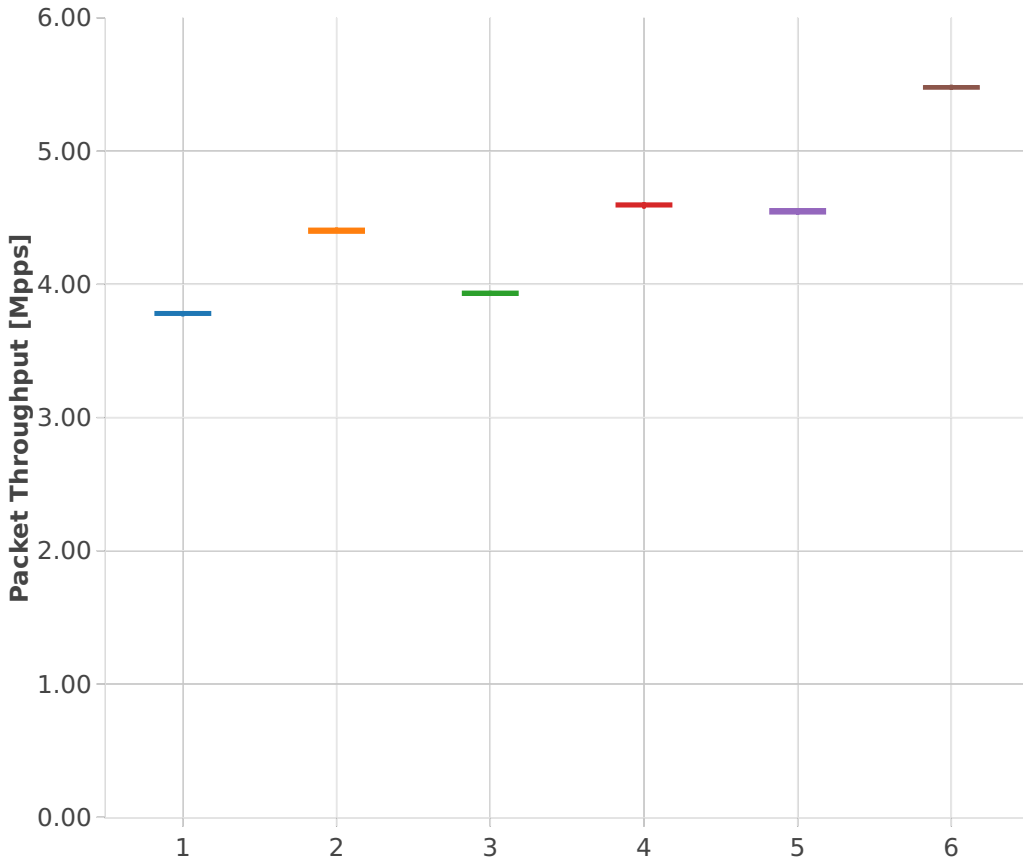

Packet Throughput: vhost-l2sw-3n-hsw-x520-64b-1t1c-base-pdr

Test Cases [Index]

- 1. (10 runs) 10ge2p1x520-1lbvplacp-dot1q-l2bdbasemaclrn-eth-2vhostvr1024-1vm
- 2. (10 runs) 10ge2p1x520-1lbvplacp-dot1q-l2xcbase-eth-2vhostvr1024-1vm
- 3. (10 runs) 10ge2p1x520-dot1q-l2bdbasemaclrn-eth-2vhostvr1024-1vm
- 4. (10 runs) 10ge2p1x520-dot1q-l2xcbase-eth-2vhostvr1024-1vm
- 5. (10 runs) 10ge2p1x520-eth-l2bdbasemaclrn-eth-2vhostvr1024-1vm
- 6. (10 runs) 10ge2p1x520-eth-l2xcbase-eth-2vhostvr1024-1vm