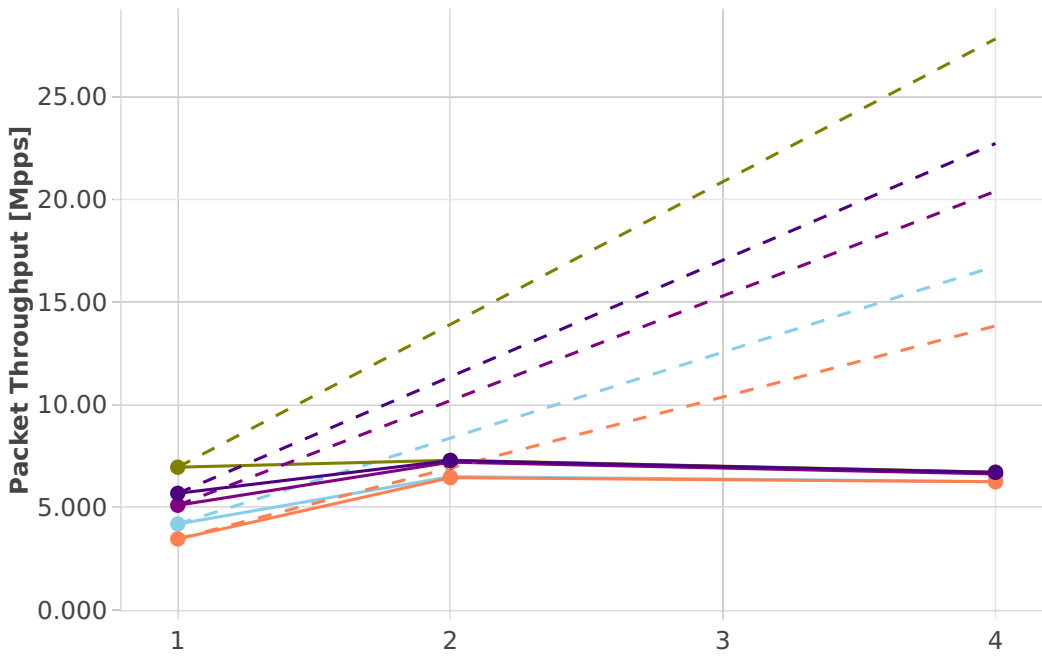

Speedup Multi-core: vhost-l2sw-2n-skx-xxv710-64b-base-vm-pdr

- - Perfect — Measured ··· Limit
- 25ge2p1xxv710-eth-l2xcbase-eth-4vhostvr1024-2vm
 - 25ge2p1xxv710-eth-l2xcbase-eth-2vhostvr1024-1vm
 - 25ge2p1xxv710-dot1q-l2bdbasemaclrn-eth-2vhostvr1024-1vm
 - 25ge2p1xxv710-eth-l2bdbasemaclrn-eth-4vhostvr1024-2vm
 - 25ge2p1xxv710-eth-l2bdbasemaclrn-eth-2vhostvr1024-1vm