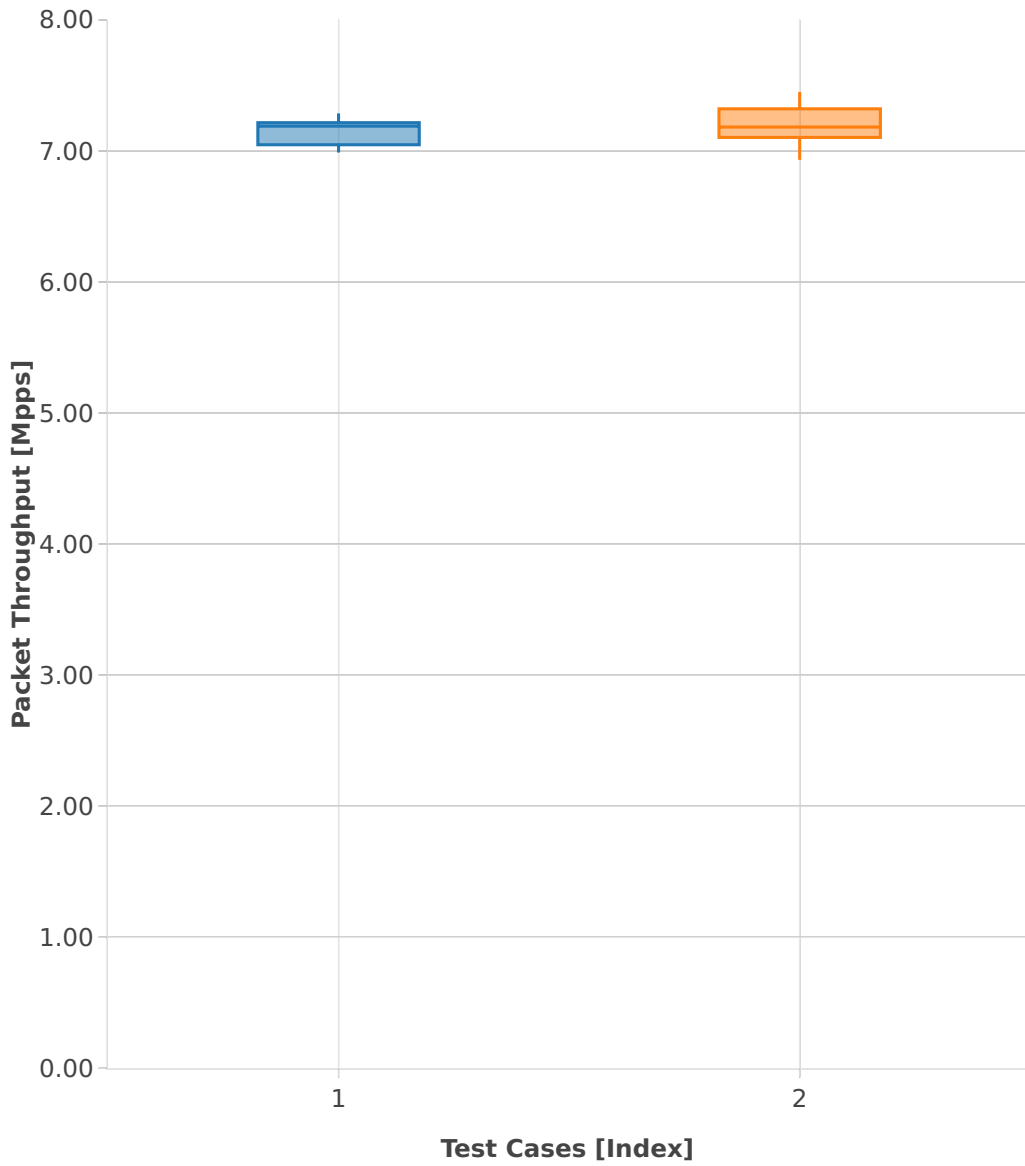

Packet Throughput: vhost-l2sw-2n-skx-xxv710-64b-4t2c-base_and_scale-nd

- 1. (10 runs) 2n1l-25ge2p1xxv710-dot1q-l2bdbasemaclrn-eth-2vhostvr1024-1vm
- 2. (10 runs) 2n1l-25ge2p1xxv710-eth-l2bdbasemaclrn-eth-2vhostvr1024-1vm