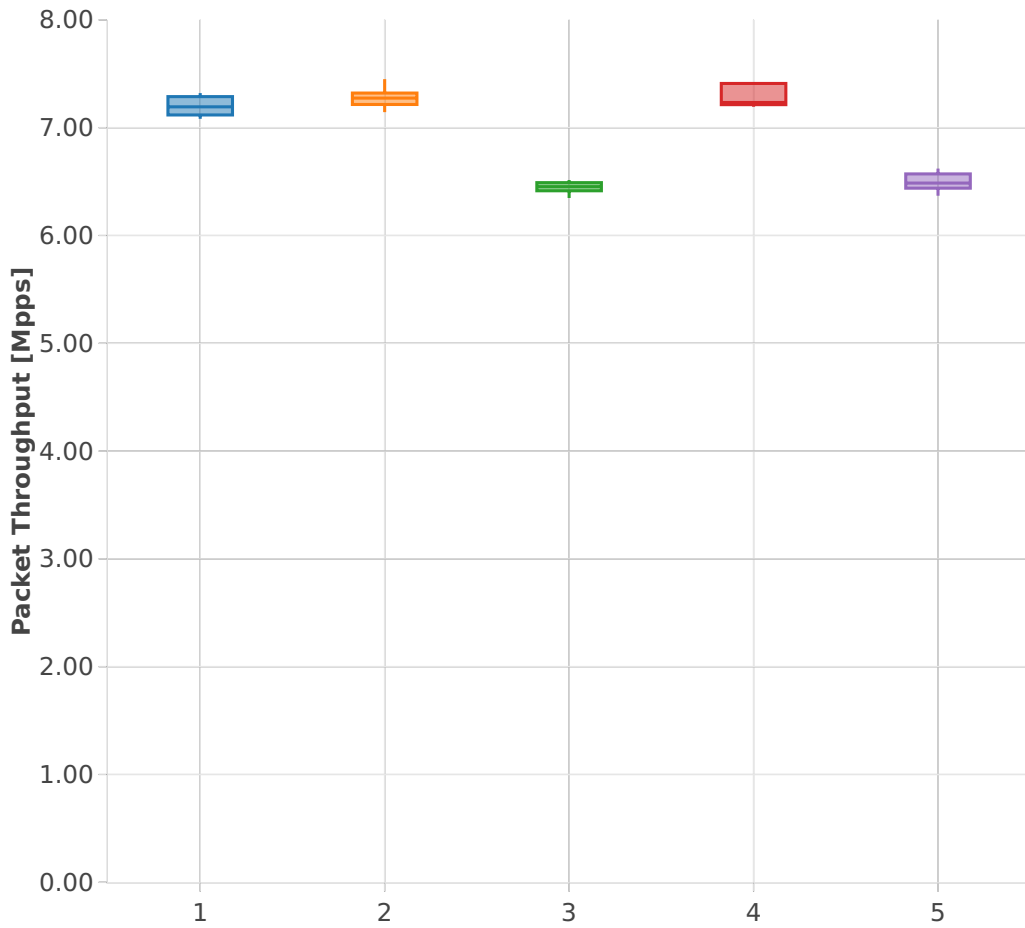

Packet Throughput: vhost-l2sw-2n-skx-xxv710-64b-4t2c-base-vm-pdr

Test Cases [Index]

- 1. (10 runs) 2n1l-25ge2p1xxv710-dot1q-l2bdbasemaclrn-eth-2vhostvr1024-1vm
- 2. (10 runs) 2n1l-25ge2p1xxv710-eth-l2bdbasemaclrn-eth-2vhostvr1024-1vm
- 3. (10 runs) 2n1l-25ge2p1xxv710-eth-l2bdbasemaclrn-eth-4vhostvr1024-2vm
- 4. (10 runs) 2n1l-25ge2p1xxv710-eth-l2xcbase-eth-2vhostvr1024-1vm
- 5. (10 runs) 2n1l-25ge2p1xxv710-eth-l2xcbase-eth-4vhostvr1024-2vm