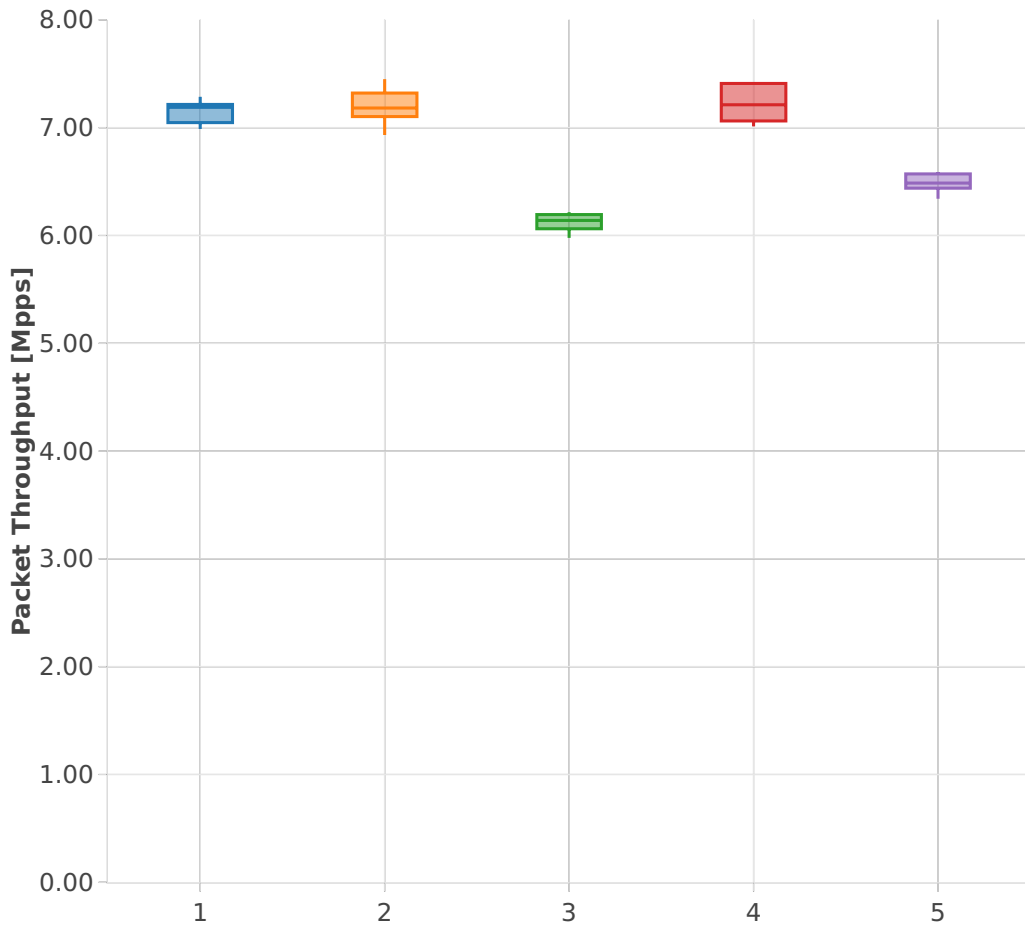

Packet Throughput: vhost-l2sw-2n-skx-xxv710-64b-4t2c-base-vm-ndr

Test Cases [Index]

- 1. (10 runs) 2n1l-25ge2p1xxv710-dot1q-l2bdbasemaclrn-eth-2vhostvr1024-1vm
- 2. (10 runs) 2n1l-25ge2p1xxv710-eth-l2bdbasemaclrn-eth-2vhostvr1024-1vm
- 3. (10 runs) 2n1l-25ge2p1xxv710-eth-l2bdbasemaclrn-eth-4vhostvr1024-2vm
- 4. (10 runs) 2n1l-25ge2p1xxv710-eth-l2xcbase-eth-2vhostvr1024-1vm
- 5. (10 runs) 2n1l-25ge2p1xxv710-eth-l2xcbase-eth-4vhostvr1024-2vm