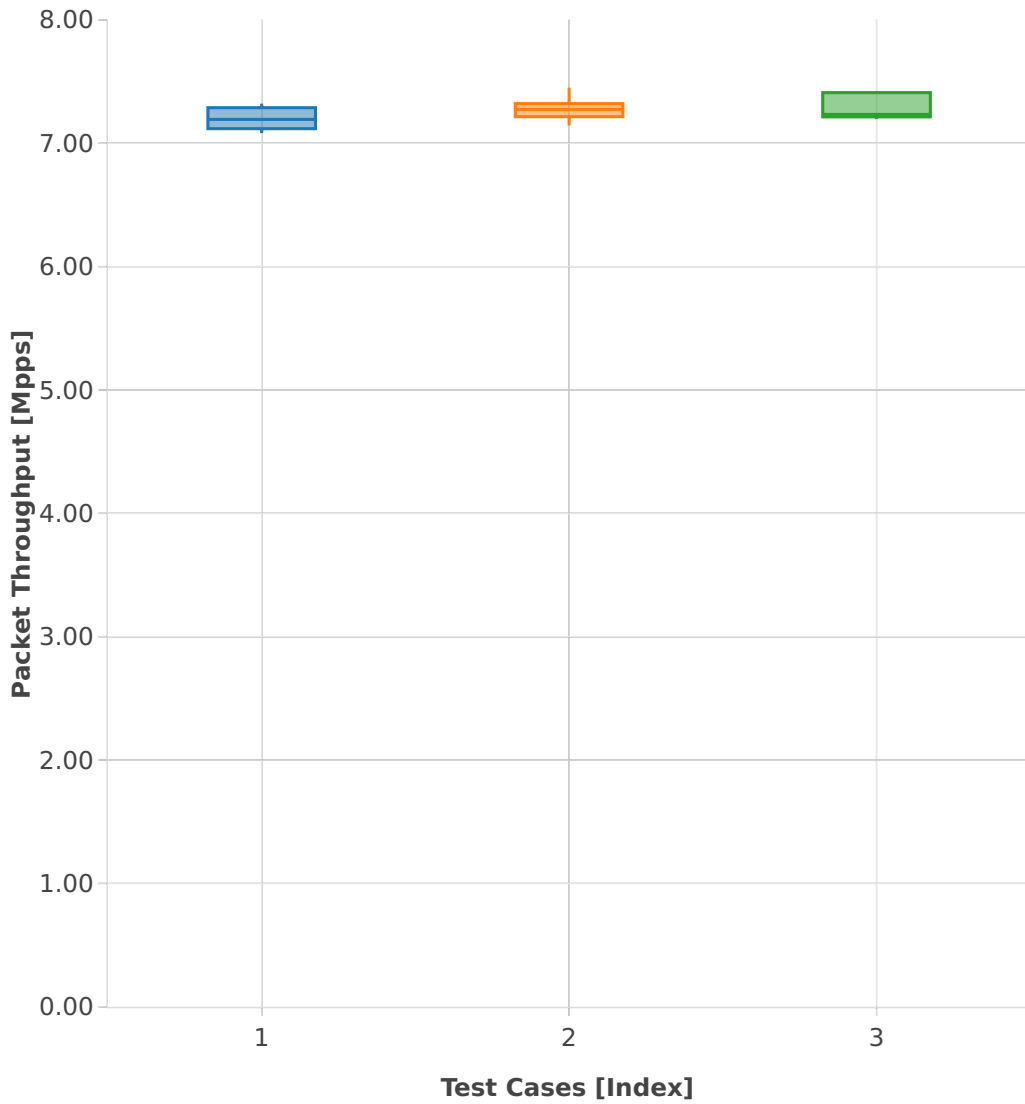

Packet Throughput: vhost-l2sw-2n-skx-xxv710-64b-4t2c-base-pdr

- 1. (10 runs) 2n1l-25ge2p1xxv710-dot1q-l2bdbasemaclrn-eth-2vhostvr1024-1vm
- 2. (10 runs) 2n1l-25ge2p1xxv710-eth-l2bdbasemaclrn-eth-2vhostvr1024-1vm
- 3. (10 runs) 2n1l-25ge2p1xxv710-eth-l2xcbase-eth-2vhostvr1024-1vm