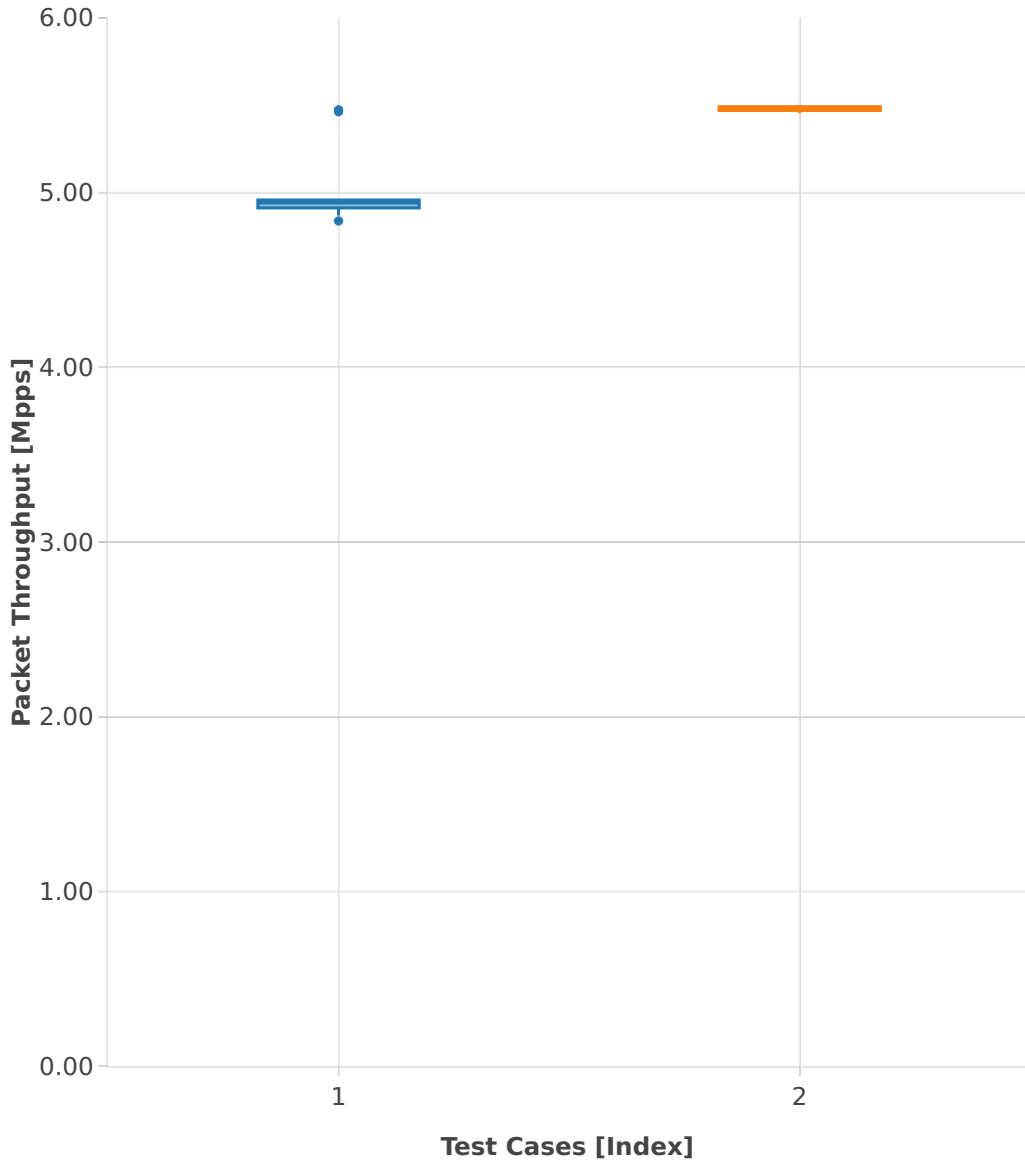

# Packet Throughput: vhost-l2sw-2n-skx-xxv710-64b-2t1c-base\_and\_scale-nd

- 1. (10 runs) 2n1l-25ge2p1xxv710-dot1q-l2bdbasemaclrn-eth-2vhostvr1024-1vm
- 2. (10 runs) 2n1l-25ge2p1xxv710-eth-l2bdbasemaclrn-eth-2vhostvr1024-1vm