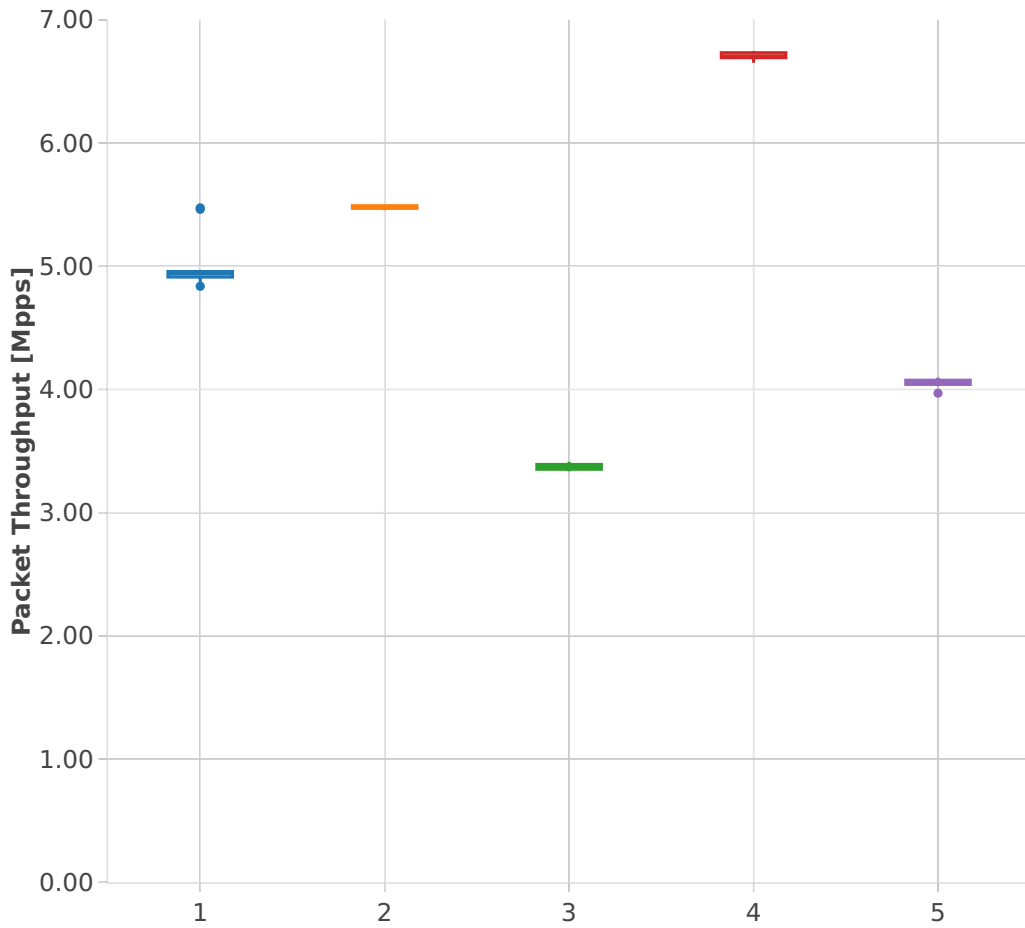

# Packet Throughput: vhost-l2sw-2n-skx-xxv710-64b-2t1c-base-vm-ndr

## Test Cases [Index]

- 1. (10 runs) 2n1l-25ge2p1xxv710-dot1q-l2bdbasemaclrn-eth-2vhostvr1024-1vm
- 2. (10 runs) 2n1l-25ge2p1xxv710-eth-l2bdbasemaclrn-eth-2vhostvr1024-1vm
- 3. (10 runs) 2n1l-25ge2p1xxv710-eth-l2bdbasemaclrn-eth-4vhostvr1024-2vm
- 4. (10 runs) 2n1l-25ge2p1xxv710-eth-l2xcbase-eth-2vhostvr1024-1vm
- 5. (10 runs) 2n1l-25ge2p1xxv710-eth-l2xcbase-eth-4vhostvr1024-2vm