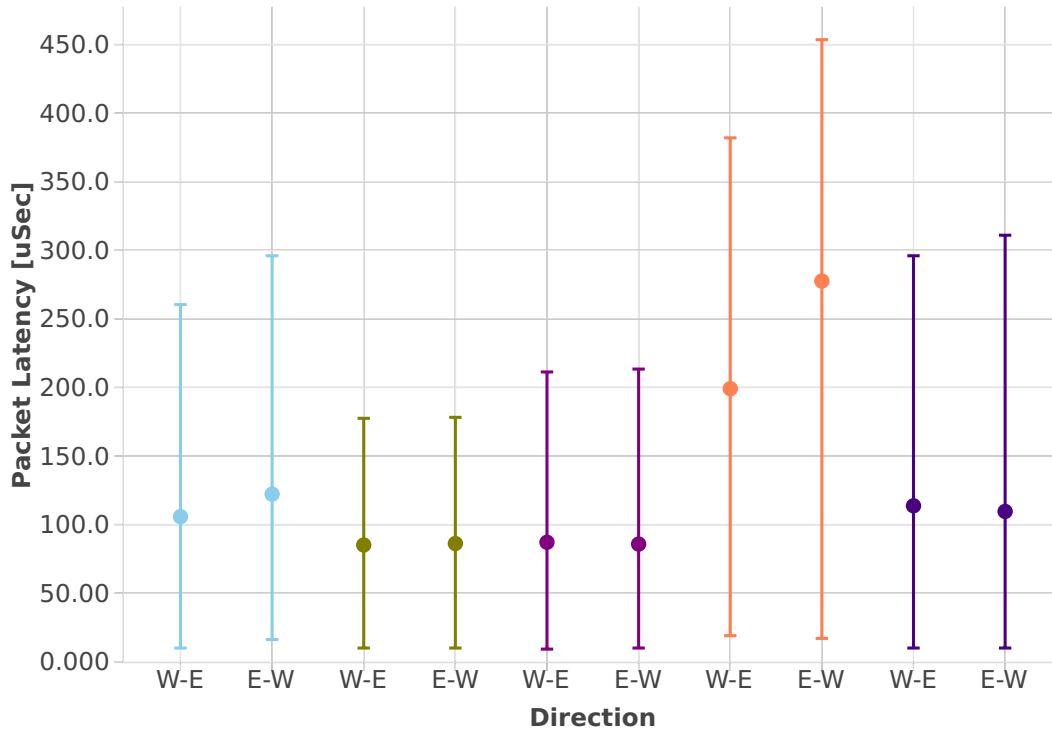

Packet Latency: vhost-l2sw-2n-skx-xxv710-64b-2t1c-base-vm-ndr

- 25ge2p1xxv710-eth-l2xcbase-eth-4vhostvr1024-2vm
- 25ge2p1xxv710-eth-l2xcbase-eth-2vhostvr1024-1vm
- 25ge2p1xxv710-eth-l2bdbasemaclrn-eth-2vhostvr1024-1vm
- 25ge2p1xxv710-dot1q-l2bdbasemaclrn-eth-2vhostvr1024-1vm
- 25ge2p1xxv710-eth-l2bdbasemaclrn-eth-4vhostvr1024-1vm